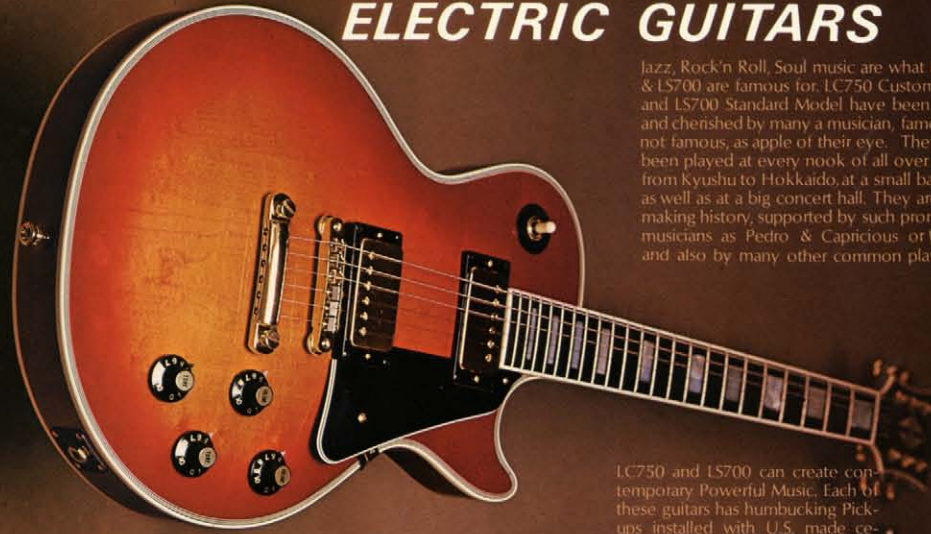

Aria Pro II

ELECTRIC GUITARS

Jazz, Rock'n Roll, Soul music are what LC750 & LS700 are famous for. LC750 Custom Model and LS700 Standard Model have been loved and cherished by many a musician, famous or not famous, as apple of their eye. They have been played at every nook of all over Japan, from Kyushu to Hokkaido, at a small bar joint as well as at a big concert hall. They are now making history, supported by such prominent musicians as Pedro & Capricious or Ohms and also by many other common players.

LC750 and LS700 can create contemporary Powerful Music. Each of these guitars has humbucking Pick-ups installed with U.S. made ceramic magnets, which are called "Pro-Humbucking Pick-up." It creates biting tone, and loud too.

The slim neck is so contoured as to make the fastest hand possible to travel along the fingerboard from the lowest end to the highest with much ease and smoothness. Strings lying low, the lightest touchdown and the smoothest lift-off could be obtained.