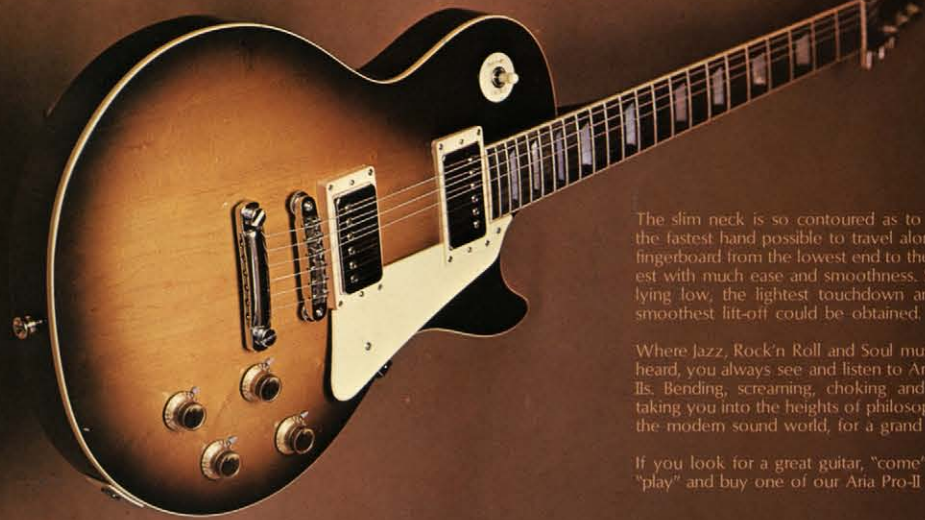

Aria Pro II

ELECTRIC GUITARS

Jazz, Rock'n Roll, Soul music are what LC750 & LS700 are famous for. LC750 Custom Model and LS700 Standard Model have been loved and cherished by many a musician, famous or not famous, as apple of their eye. They have been played at every nook of all over Japan, from Kyushu to Hokkaido, at a small bar joint as well as at a big concert hall. They are now making history, supported by such prominent musicians as Pedro & Capricious or Ohms and also by many other common players.

LC750 and LS700 can create contemporary Powerful Music. Each of these guitars has humbucking Pick-ups installed with U.S. made ceramic magnets, which are called "Pro-Humbucking Pick-up." It creates biting tone, and loud too.

The slim neck is so contoured as to make the fastest hand possible to travel along the fingerboard from the lowest end to the highest with much ease and smoothness. Strings lying low, the lightest touchdown and the smoothest lift-off could be obtained.