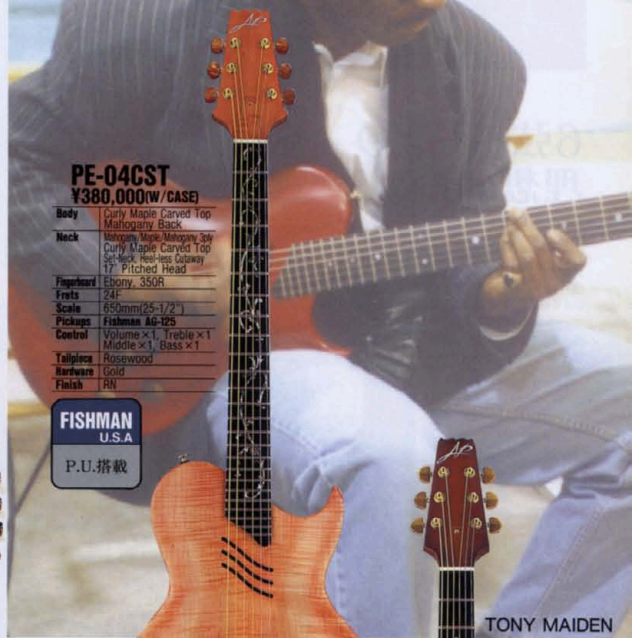

新たなアプローチのアコースティックトーン。
——セミリッド構造とピエゾサウンドが
融合した新感覚のモデル。 **ARIA CUSTOM SHOP**