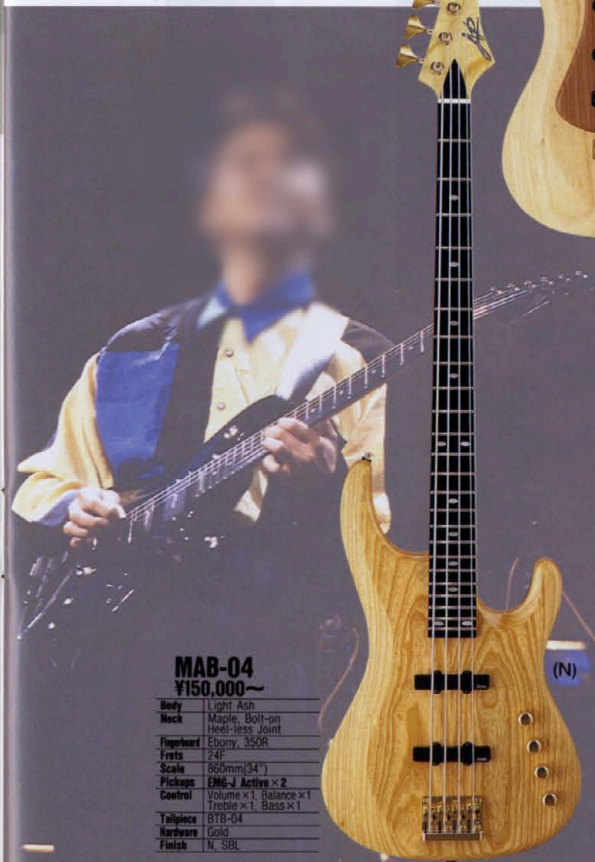

STEVE BAILEY

MAB-04 ¥150,000~

(N)