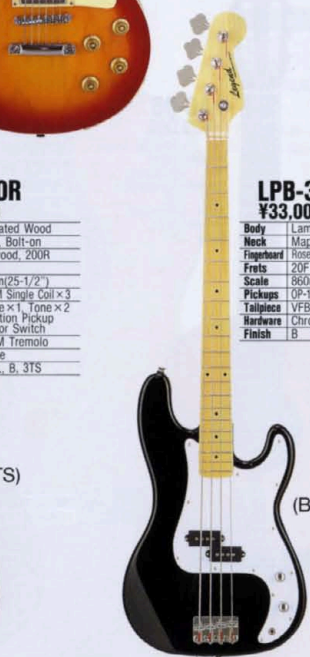

Legend

LJB-33M
¥33,000

Body	Laminated Wood
Neck	Maple, Bolt-on
Fingerboard	Rosewood or Maple, 200R
Frets	20F
Scale	860mm(34")
Pickups	OJ-1SM Single Coil x 2
Tailpiece	VFB-1M
Hardware	Chrome
Finish	B, 2TS