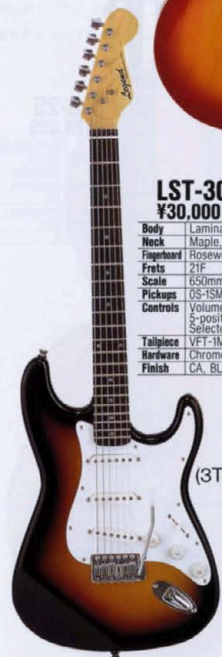

Legend

LJB-33M
¥33,000

Body	Laminated Wood
Neck	Maple, Bolt-on
Fingerboard	Rosewood or Maple, 200R
Frets	20F
Scale	860mm(34")
Pickups	OJ-1SM Single Coil x 2
Tailpiece	VFB-1M
Hardware	Chrome
Finish	B, 2TS