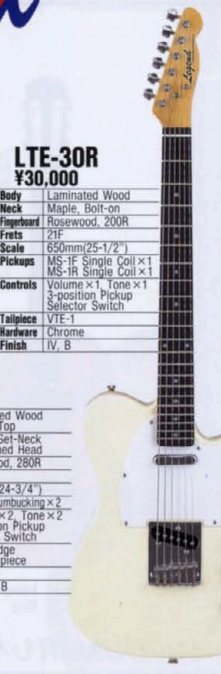

Legend

LJB-33M
¥33,000

Body	Laminated Wood
Neck	Maple, Bolt-on
Fingerboard	Rosewood or Maple, 200R
Frets	20F
Scale	860mm(34")
Pickups	OJ-1SM Single Coil x 2
Tailpiece	VFB-1M
Hardware	Chrome
Finish	B, 2TS