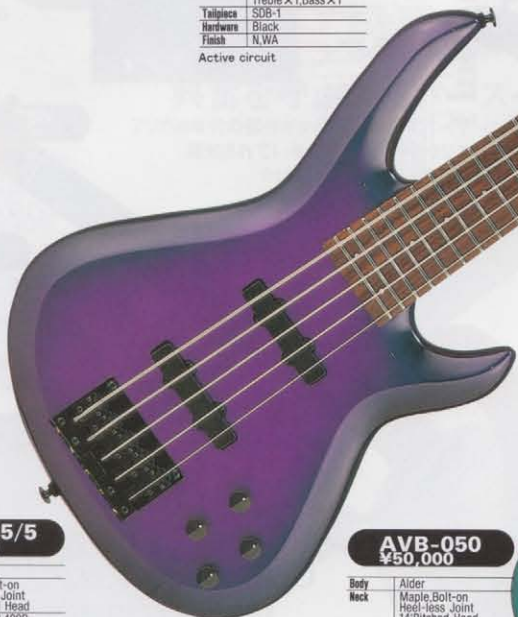

AVB-95 ¥95,000

Active circuit

AVB-80 ¥80,000

Active circuit

AVB-85/5 ¥85,000

Active circuit

AVB-050 ¥50,000

MOB

WA

MLS

Steve Bailey

Avante Bass

自由自在のグルーブメイカー。

プレイヤビリティを高めるために美しくシェイプアップされたボディラインの中に重低音を生み出す先端スペックを搭載するベストセラーベース。

TECHNICAL GUIDE

BDC Circuit

AVB-055には、新たに開発されたベース用新回路BDCが搭載されています。ベース・ダイナミック・コントロールと名付けられたこの回路は、ベースのサウンドを決定するアンプとしても最大重要なボトム・サウンドをノブ一つの簡単な操作だけでコントロールするもので、芯の通った、太く、厚みのあるサウンドを作り出します。ベースのダイナミクスを機能的に拡大することにより作り出されるサウンドは、従来のバッシブ回路のハイカットのトーンと、アクティブ回路によるベース・ブーストのトーンとも違う独自の音で、シンプルでも絶大な効果を発揮します。初心者、ベテランを問わず好みのサウンドをすぐに設定でき、ベース単体で気持ちよくプレイすることができるのもちろんのこと、アンプサンプルの中でも決して埋もれない音は、バンドの音をサポートするベース・プレイヤー注目すべきです。

BASS-SAT System

AVB-055のネックジャズには、弦を外したり、緩めたりすることなく、ネック・サイドでアンプが可能なBass-SAT(スーパー・アンプ・システム・トラストロード)システムを採用。イージー・メンテナンスを可能にしています。

Neck Through Body

ベースのネック構造でも最高とされ、高級ベースにのみ採用されているスルーネックをAVB-80に採用しました。ネック材がボディのセンターを通りボディ・エンドまで連れているため弦振動の伝達に優れ、音の立ち上がりが早く、オスティンも伸びる理想的な構造です。最高級の精度と技術力を要求されるため一部の高級ベースのみに採用されている特別な仕様と言っても過言ではありませんでした。しかし、当社のロングセラーSBシリーズで蓄積された長年の経験と技術力のノウハウが、より多くの人にスルーネックベースの良さを知らせてもらえる手頃な価格帯のベースに採用することが可能になりました。

AVB-055 ¥55,000

Body	Soft Maple
Neck	Maple Bolt-on Heel-less Joint 14 Pitched Head Built-in BASS-SAT System
Fingerboard	Rosewood, 350R
Frets	24F
Scale	860mm(34")
Pickups	CP-2 Double Coil x1 CJ-2 Single Coil x1
Control	Volume x2 BDC Bass Dynamic Control x1
Tailpiece	SMB-1
Hardware	Gold
Finish	(N,DRS,BLS)

Active Circuit

BLS

AVB-55/5 ¥55,000