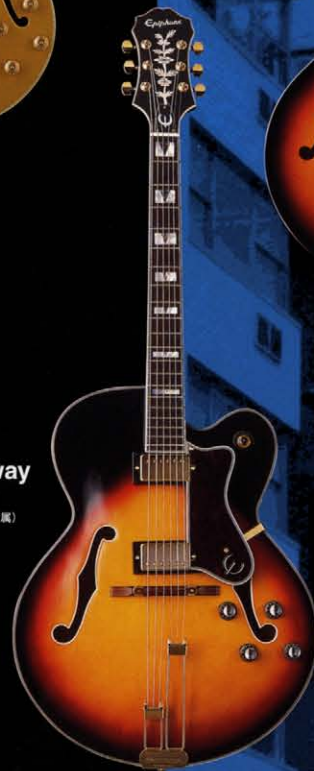

Archtop Collection

**B.B. KING
Lucille**
¥120,000
(ハードケース付属)
Color: EB

JOHN LEE HOOKER

Dot
¥70,000
(ハードケース付属)
Color: CH

Joe Pass

Emperor II
¥90,000
(ハードケース付属)
Color: NA

J.L. Hooker with Sheraton II

Sheraton II
¥85,000
(ハードケース付属)
Color: VS

**ES-295
w/Vibrotone**
¥110,000
(ハードケース付属)
Color: MG

**Casino
w/Vibrotone**
¥116,000
(ハードケース付属)
Color: VC

数量限定

**Howard
Roberts**
¥93,000
(ハードケース付属)
Color: WR

Broadway
¥118,000
(ハードケース付属)
Color: VC

Model	Body Mat.	Body Top	Neck	Neck Joint	Scale	Fingerboard	Pickups	Controls	Hardware Color	Available Finishes
Dot	Lam. Maple	Lam. Maple	Maple	Set	24.75"	Rosewood	2-Humbuckers	2V, 2T, 3way SW	Chrome	CH, EB, NA, HS, VS
Sheraton II	Lam. Maple	Lam. Maple	3pcs Maple	Set	24.75"	Rosewood	2-Humbuckers	2V, 2T, 3way SW	Gold	NA, VS
Emperor II	Lam. Maple	Select Spruce	3pcs Maple	Set	24.75"	Rosewood	2-Humbuckers	2V, 2T, 3way SW	Gold	NA, VS, HS
B.B. King Lucille	Lam. Maple	Lam. Maple	Maple	Set	24.75"	Rosewood	2-Stereo Humbuckers	2V, 2T, 3way SW, Varitone	Gold	EB

Model	Body Mat.	Body Top	Neck	Neck Joint	Scale	Fingerboard	Pickups	Controls	Hardware Color	Available Finishes
ES-295 w/Vibrotone	Lam. Maple	Lam. Maple	Mahogany	Set	24.75"	Rosewood	2-Cream P90s	2V, 2T, 3way SW	Chrome	MG
Broadway	Lam. Maple	Select Spruce	Maple	Set	25.5"	Rosewood	2-Humbuckers	2V, 2T, 3way SW	Gold	AS, EB, NA, VC
Howard Roberts	Lam. Curly Maple	Lam. Maple	3pcs Maple	Set	25.5"	Rosewood	1-Floating Mini HB	1V, 1T	Gold	WR, TB
Casino w/Vibrotone	Lam. Maple	Lam. Maple	Mahogany	Set	24.75"	Rosewood	2-P90s	2V, 2T, 3way SW	Chrome	VC, AS