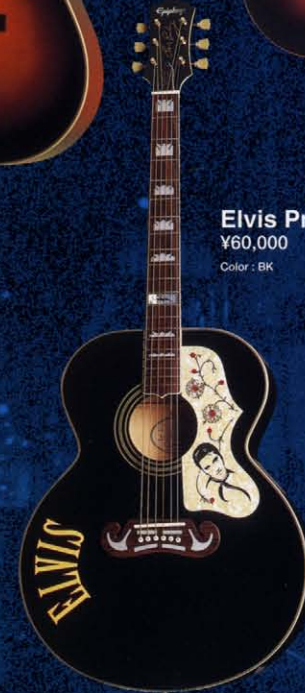

# Limited Edition Collection

**Les Paul Standard Translucent**  
¥65,000  
Color: TL

**Les Paul Black Beauty**  
¥70,000  
Color: EB

**Les Paul Standard Flake**  
¥65,000  
Color: SF

**Slash Les Paul Classic**  
¥70,000  
Color: TR

**G-1275 Custom Double Neck**  
¥120,000  
(ハードケース付属)  
Color: CH

**Noel Gallagher SuperNova**  
¥110,000  
(ハードケース付属)  
Color: ML

**John Lennon EJ-160E**  
¥113,000  
(ハードケース付属)  
Color: VC

**Texan**  
¥78,000  
Color: VC

**Frontier**  
¥80,000  
Color: VC

**Elvis Presley EJ-200**  
¥60,000  
Color: BK

Model	Body Mat.	Body Top	Neck	Neck Joint	Scale	Fingerboard	Pickups	Controls	Hardware Color	Available Finishes
Les Paul Standard Translucent	Mahogany/Alder	Flame Maple	Mahogany	Set	24.75"	Rosewood	2-Humbuckers	2V,2T,3way SW	Chrome	TA,TG,TL,TR,WR
Les Paul Standard Flake	Mahogany/Alder	Maple	Mahogany	Set	24.75"	Rosewood	2-Humbuckers	2V,2T,3way SW	Chrome	GF,RF,NF,LF,SF,PF
Les Paul Black Beauty	Mahogany/Alder	Mahogany/Alder	Mahogany	Set	24.75"	Rosewood	3-Humbuckers	2V,2T,3way SW	Gold	EB
Slash Les Paul Classic	Mahogany/Alder	Flame Maple	Mahogany	Set	24.75"	Rosewood	2-Open Humbuckers	2V,2T,3way SW	Black	TR
Noel Gallagher SuperNova	Lam. Maple	Lam. Maple	Mahogany	Set	24.75"	Rosewood	2-Humbuckers	2V,2T,3way SW	Chrome	EB,CH,VS,ML
G-1275 Custom Double Neck	Alder	Flame Maple	Mahogany	Set	24.75"	Rosewood	2-Humbuckers(12strings) 2-Open Humbuckers(6strings)	Master Volume, Master Tone for each neck 3way neck SW,3way PU selector(12&6strings)	Chrome	CH

Model	Body Mat.	Body Top	Neck	Neck Joint	Scale	Fingerboard	Pickups	Controls	Hardware Color	Available Finishes
John Lennon EJ-160E	Mahogany	Solid Spruce	Mahogany	Set	25.5"	Rosewood	1-P100 Stacked HB	1V,1T	Chrome	VC
Texan	Flame Maple	Solid Spruce	Mahogany	Set	25.5"	Rosewood			Chrome	NA,VC
Frontier	Flame Maple	Solid Spruce	Mahogany	Set	25.5"	Rosewood			Chrome	NA,VC
Elvis Presley EJ-200	Maple	Select Spruce	Maple	Set	25.5"	Rosewood			Gold	BK