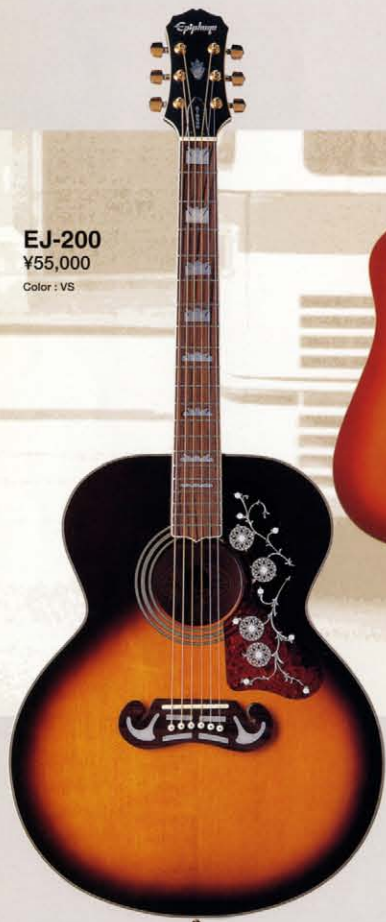

# Acoustic Collection

**EJ-200**  
¥55,000

Color : VS

**Hummingbird**  
¥55,000

Color : CH

**Don Everly SQ-180**  
¥45,000

Color : EB

**DOVE**  
¥55,000

Color : HS

**Electric DOVE**  
¥65,000

(ピックアップ付)

Not Shown

Model	Body Mat.	Body Top	Neck	Neck Joint	Scale	Fingerboard	Hardware Color	Available Finishes	Preamp	Piezo
EJ-200	Maple	Select Spruce	Maple	Set	25.5"	Rosewood	Gold	BK,NA,VS		
Hummingbird	Mahogany	Solid Spruce	Mahogany	Set	24.75"	Rosewood	Chrome	CH		
Don Everly SQ-180	Maple	Select Spruce	Mahogany	Set	24.75"	Rosewood	Gold	EB		
DOVE	Maple	Solid Spruce	Maple	Set	24.75"	Rosewood	Chrome	HS,HC		
Electric DOVE	Maple	Solid Spruce	Maple	Set	24.75"	Rosewood	Chrome	HS,HC	Epiphonic-Six	SH090-5M

**PR-350**  
¥33,000

Color : NA

**PR-350-12**  
¥40,000

Color : NA

**PR-400**  
¥35,000

Color : NA

Model	Body Mat.	Body Top	Neck	Neck Joint	Scale	Fingerboard	Hardware Color	Available Finishes
PR-350	Mahogany	Select Spruce	Mahogany	Set	25.5"	Rosewood	Chrome	EB,NA,VS
PR-350-12	Mahogany	Select Spruce	Mahogany	Set	25.5"	Rosewood	Chrome	EB,NA,VS
PR-400	Mahogany	Select Spruce	Mahogany	Set	25.5"	Rosewood	Chrome	NA