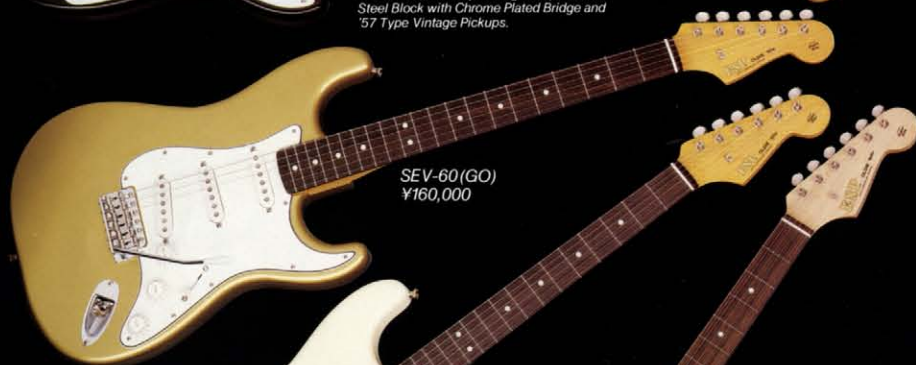

# TRADITIONAL SERIES

SEV-54 (BS)  
¥160,000

Feature : Ash Body, Old Triangle Maple Neck,  
Steel Block with Chrome Plated Bridge and  
'54 Type Vintage Sound Pickups.

SEV-57 (BS)  
¥160,000

Feature : Alder Body, Triangle Maple Neck,  
Steel Block with Chrome Plated Bridge and  
'57 Type Vintage Pickups.

SEV-60 (GO)  
¥160,000

SEV-64 (YS)  
¥160,000

Feature : Alder Body, U Shape Maple with  
Round Rosewood Glueing Surface  
Fingerboard and Steel Block Bridge.

SEV-60 (OW)  
¥160,000

SEV-60 Feature : Alder Body, U Shape Maple  
with Flat Rosewood Glueing Surface Fingerboard  
and Steel Block Bridge.