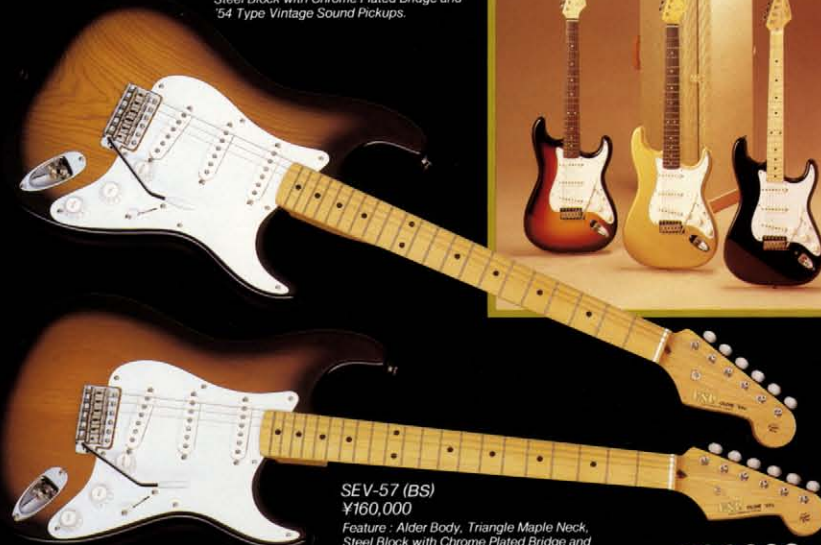

# TRADITIONAL SERIES

SEV-54 (BS)  
¥160,000

Feature : Ash Body, Old Triangle Maple Neck,  
Steel Block with Chrome Plated Bridge and  
'54 Type Vintage Sound Pickups.

SEV-57 (BS)  
¥160,000

Feature : Alder Body, Triangle Maple Neck,  
Steel Block with Chrome Plated Bridge and  
'57 Type Vintage Pickups.

SEV-60 (GO)  
¥160,000

SEV-64 (YS)  
¥160,000

Feature : Alder Body, U Shape Maple with  
Round Rosewood Glueing Surface  
Fingerboard and Steel Block Bridge.

SEV-60 (OW)  
¥160,000

SEV-60 Feature : Alder Body, U Shape Maple  
with Flat Rosewood Glueing Surface Fingerboard  
and Steel Block Bridge.