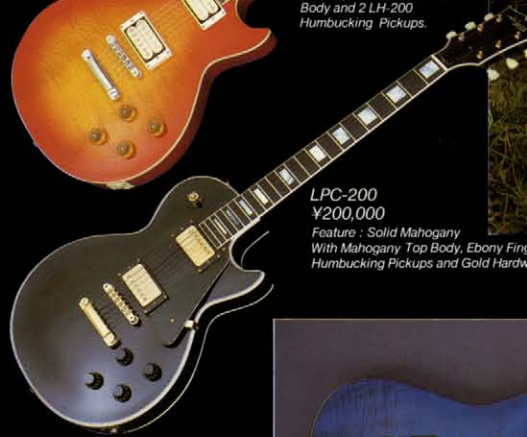

Feature : Solid Mahogany With Mahogany Top Body, Ebony Fingerboard, 2 LH-200 Humbucking Pickups and Gold Hardware.