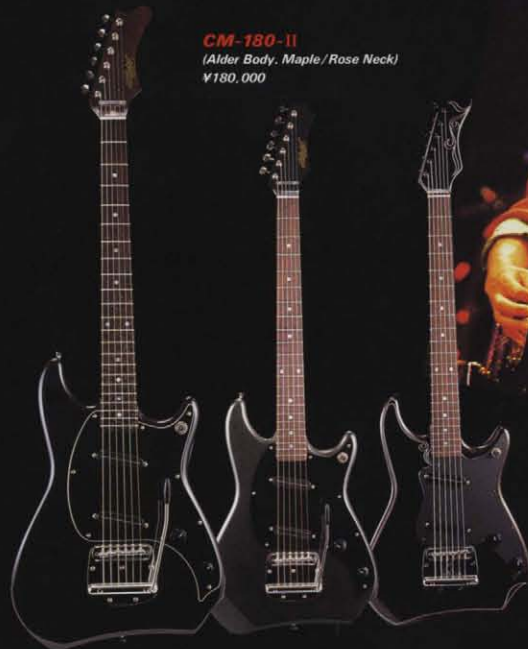

TAKAMIZAWA MODEL

Toshihiko Takamizawa(ALFEE)

TC-230

BODY●USA ASH
NECK●MAPLE 1P
PICKUPS●EMG
BRIDGE●FLOYD ROSE
COLOR●BLK. FFG
¥230,000
(Left)

TC-195

BODY●ASH
NECK●MAPLE 1P
PICKUPS●ESP ORIGINAL
BRIDGE●FLOYD ROSE
COLOR●BLK. FFG
¥195,000
(Right)

SHOYO MODEL

MAVERICK-II
¥160,000

FA-300-TAKAMIZAWA MODEL
BODY●MAPLE
NECK●MAPLE/ROSE OR MAPLE 1P
PICKUPS●DUNCAN STACK/DUNCAN SH-4
BRIDGE●FLOYD ROSE
COLOR●SW. BLK
¥300,000
(※FA-220 ¥220,000)

CHAR MODEL

CM-180-II
(Alder Body, Maple/Rose Neck)
¥180,000