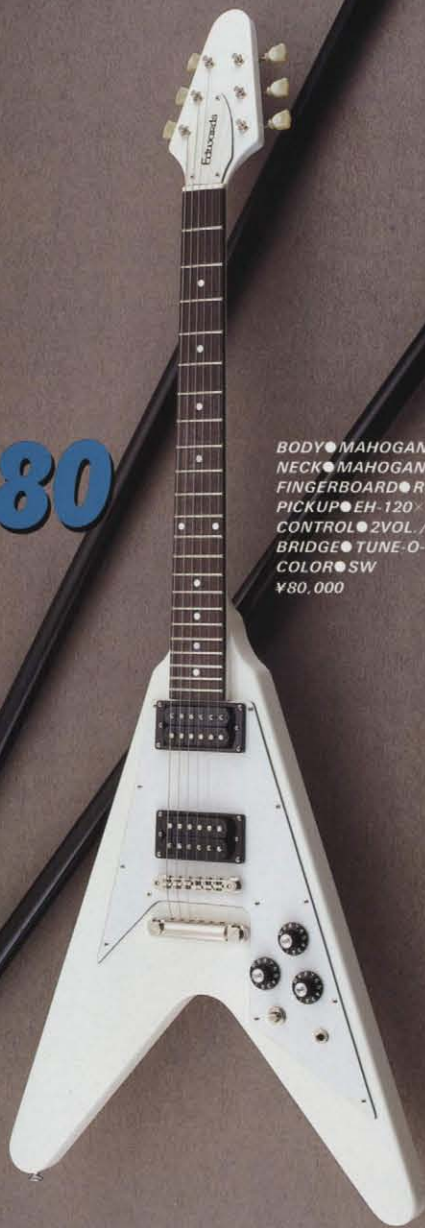

# EFV-80

BODY ● MAHOGANY  
NECK ● MAHOGANY  
FINGERBOARD ● ROSEWOOD / 22F / 280R / 314mm  
PICKUP ● EH-120 × 2  
CONTROL ● 2VOL. / 1TONE / TOGGLE SWITCH  
BRIDGE ● TUNE-O-MATIC / STOP TAILPIECE  
COLOR ● SW  
¥80,000

# EFB-90

BODY ● MAHOGANY  
NECK ● MAHOGANY  
FINGERBOARD ● ROSEWOOD / 22F / 250R / 314mm /  
SETNECK JOINT  
PICKUP ● EF-120H  
CONTROL ● 2VOL. / 2TONE / TOGGLE SWITCH  
BRIDGE ● TUNE-O-MATIC / STOP TAILPIECE  
COLOR ● BS, BLK  
¥90,000