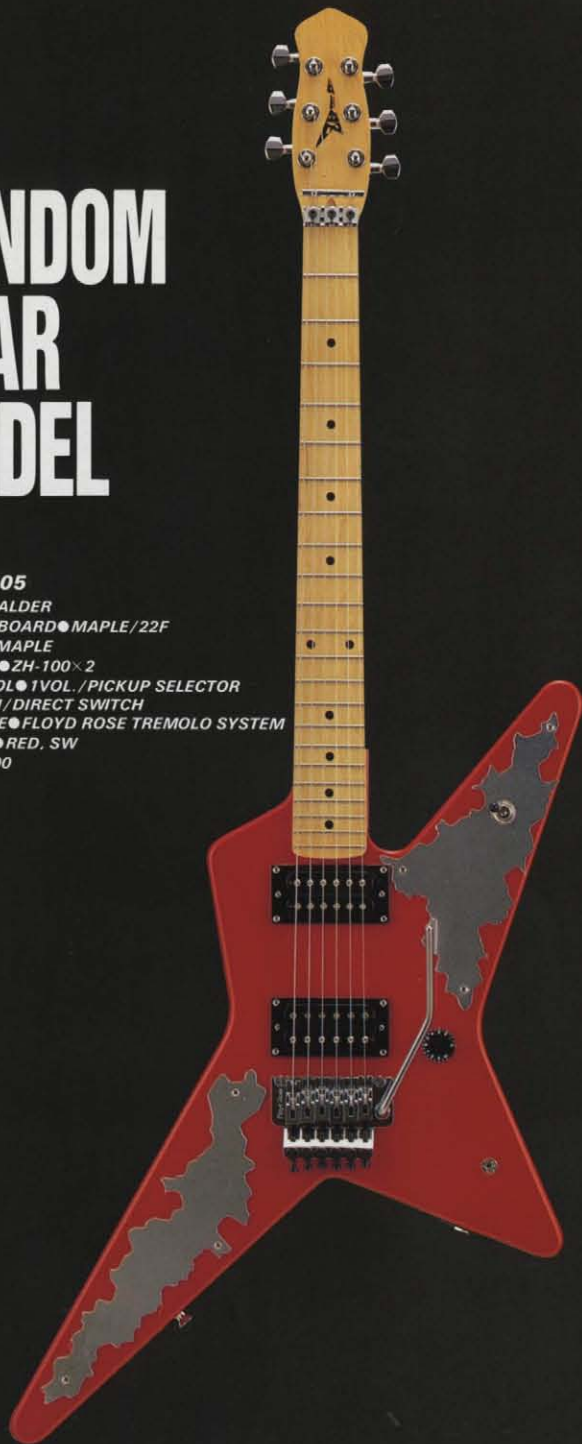

RANDOM STAR MODEL

RSZ-105

BODY ● ALDER
FINGERBOARD ● MAPLE / 22F
NECK ● MAPLE
PICKUP ● ZH-100 × 2
CONTROL ● 1VOL. / PICKUP SELECTOR
SWITCH / DIRECT SWITCH
BRIDGE ● FLOYD ROSE TREMOLO SYSTEM
COLOR ● RED. SW
¥105,000

YAMASHITA MODEL

YPZ-60W

BODY ● ALDER
FINGERBOARD ● MAPLE / 21F
NECK ● MAPLE
PICKUP ● ZPB-80W × 2 / ZJB-80W
CONTROL ● 3VOL. / 1TONE
COLOR ● SW
¥60,000