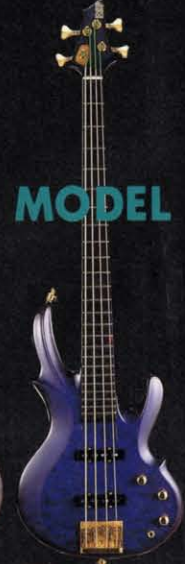

# TAKAMIZAWA MODEL

Toshihiko Takamizawa (ALFEE)

SEC-280TC  
¥280,000

FLYING-A (FA-320)  
¥320,000

QUASOR (QS-230)  
¥230,000

ANGEL  
¥850,000

Masaru Sakurai (ALFEE)

# SAKURAI MODEL

BB-IV  
¥480,000

KJB-480  
¥480,000

# CHAR MODEL

CM-220  
¥220,000

FUNI-CHAR

Hisato "CHAR" Takenaka

Masayoshi Yamashita (LOUDNESS)