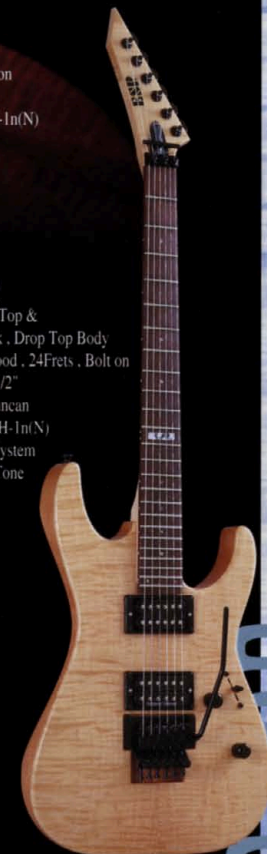

SEC-280DT KOA AVAILABLE COLORS

See thru Black , Satin Natural ,
Honey Sunburst , Dark Cherry

SEC-280DT FM AVAILABLE COLORS

See thru Black , See thru Red ,
Satin Natural , 3tone Sunburst

SEC-320DT AVAILABLE COLORS

See thru Black , See thru Red ,
Natural , Cherry Sunburst

SEC-300DT KOA AVAILABLE COLORS

See thru Black , Satin Natural ,
Honey Sunburst , Dark Cherry

SEC-300DT FM AVAILABLE COLORS

See thru Black , See thru Red ,
Satin Natural , 3tone Sunburst