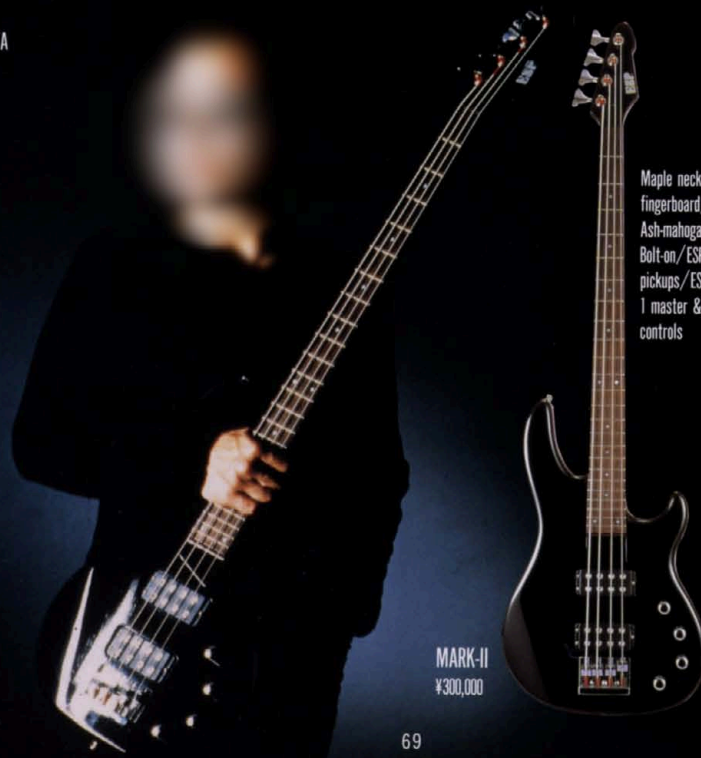

HRZ-300H/TM
¥300,000
Finish: BK

HRZ-300H/FR
¥300,000
Finish: R, BK

Maple neck/Rosewood
fingerboard/
Ash-mahogany-ash body/
Bolt-on/ESP YP-250
pickups/ESP BB-1 bridge/
1 master & 2 vol, 1 tone
controls Finish: Black

MARK-II
¥300,000

SPAED