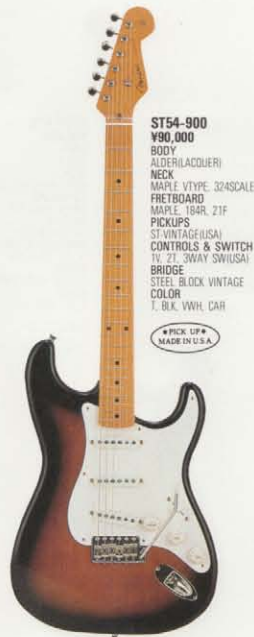

ST54-770LS
¥77,000
BODY
ALDER
NECK
MAPLE, VTYPE, 324SCALE
FRETBOARD
MAPLE, 184R, 21F
PICKUPS
Fender-Luce Sensor Golden Strato
CONTROLS & SWITCH
TV, 1T, MIDDLE BOOST, 5WAY SW
BRIDGE
DIECAST BLOCK VINTAGE
COLOR
BLK, PTR, LPR
PICK UP
MADE IN U.S.A.

ST54-500
¥50,000
BODY
BASSWOOD
NECK
MAPLE, VTYPE, 324SCALE
FRETBOARD
MAPLE, 184R, 21F
PICKUPS
ST VINTAGE
CONTROLS & SWITCH
TV, 2T, 5WAY SW
BRIDGE
DIECAST BLOCK VINTAGE
COLOR
T, BLK, VWH, CAR

味わい深い独特のネックタッチ、プロ好みの54年バージョン。

名うてのギタリストたちが、弾き込むほどにそのとりこになってしまう。57年ストラトキャスターとは味わいの異なるトライアングルタイプのネックフィーリングと厳選されたボディマテリアルが醸し出す特異なサウンドキャラクターからギタリスト垂涎のアイテムとされている54年ストラトキャスター。ヘッドにセットされたストリングガイドにテレキャスターのものと同様の丸型を採用していることがルックス上の大きな特徴。プロフェッショナルからのリクエストにより、いち早くゴールデン・レースセンサーピックアップを搭載し、そのクリアなビンテージサウンド、心地よいネックがギタリストを魅了する。

ST72-600SC
¥60,000
BODY
BASSWOOD
NECK
MAPLE, DVALTYPE, 324SCALE
FRETBOARD
ROSEWOOD SCALLOP, 184R, 21F
PICKUPS
ST-CURRENT
CONTROLS & SWITCH
TV, 2T, 5WAY SW
BRIDGE
DIECAST BLOCK CURRENT
COLOR
DWH

ST72-500
¥50,000
BODY
BASSWOOD OR SEN*
NECK
MAPLE, DVALTYPE, 324SCALE
FRETBOARD
MAPLE or ROSEWOOD, 184R, 21F
PICKUPS
ST-CURRENT
CONTROLS & SWITCH
TV, 2T, 5WAY SW
BRIDGE
DIECAST BLOCK CURRENT
COLOR
3TS*, NAT*, BLK, DWH, YWH

ラージヘッドを特徴としている72年バージョン。音の魔術師。

ストラトキャスターを野趣に富んだ表情を持つギアへと変えた72年バージョン。マテリアルと機能をリファインし、音質もよりレブリーに変化、音の魔術師の一言につけるストラトキャスターへと変貌した。またリッチー・ブラックモア、イングヴェイ・マルムスティーンのカスタマイジングでポピュラーとなった弦を押さえるというよりも、触れるというニュアンスでフィンガリングしていく、指板面を大きくくぐってあるスキヤロップド・フレットボード・モデルもラインアップ。元来、クラシックギターなどに施された仕様だが、早弾きするにはもってこいだ。ディマジオHS-3搭載モデルもラインアップ。