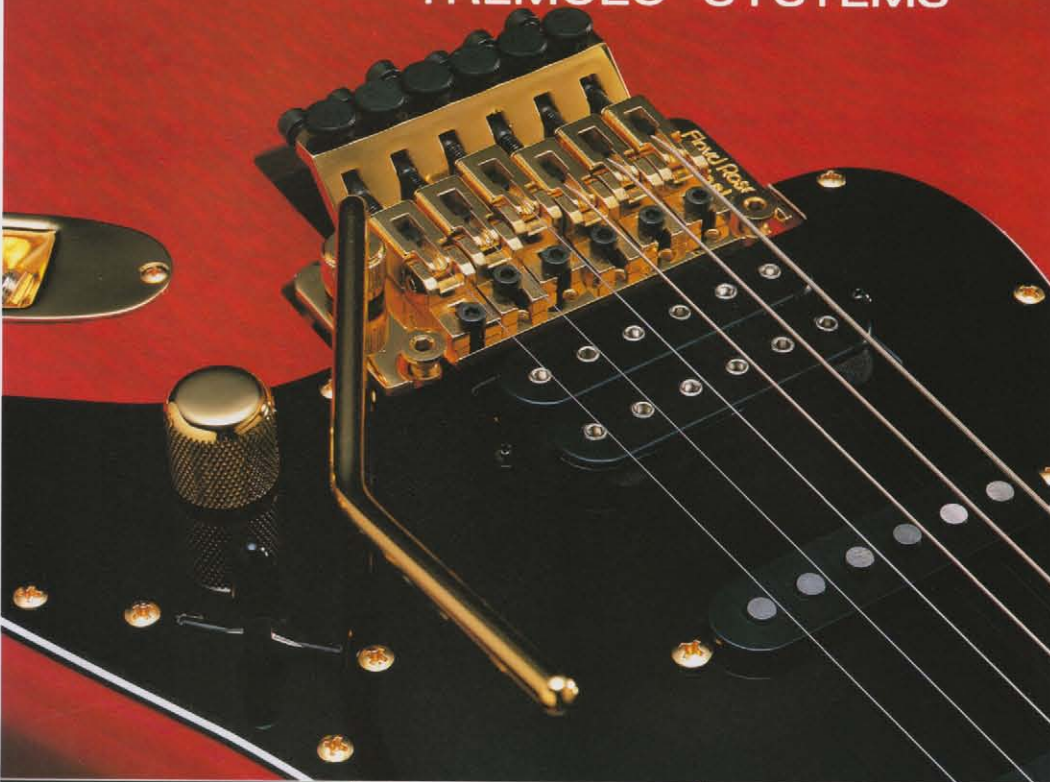

Floyd Rose®

TREMOLO SYSTEMS

Floyd Rose PRO

CHROME	¥62,000
GOLD	¥76,000
BLACK	¥65,000

Floyd Rose ORIGINAL

CHROME	¥52,000
GOLD	¥55,000
BLACK	¥55,000

Floyd Rose II

CHROME	¥42,000
GOLD	¥45,000
BLACK	¥45,000

FLOYD ROSE REPLACEMENT PARTS

	MODEL PARTS	FLOYDROSE PRO			FLOYDROSE ORIGINAL			FLOYDROSE II		
		CHROME	GOLD	BLACK	CHROME	GOLD	BLACK	CHROME	GOLD	BLACK
ブリッジセクション	2	BASE PLATE	¥16,000	¥25,000	¥18,000	¥12,000	¥16,000	¥8,000	¥12,000	
	8	TREMOLO ARM BUSHING				¥300				
	9	TREMOLO ARM CAP BUSHING				¥150				
	10	CAP BUSHING MTG SCREW				¥100				
	11	FINE TUNING SCREW				¥200				
	17	FINE TUNE FINGER SPRING				¥500				
	18	FINGERSPRING SHIM				¥250				
	19	SUSTAIN BLOCK				¥5,000				
サドルセクション	22	SUSTAIN BLOCK MTG SCREW				¥100				
	5	BRIDGE SADDLE (1 & 6),(2 & 5),(3 & 4)	¥3,000	¥4,000	¥3,500	¥2,000	¥2,300	¥2,000	¥2,300	
	13	STRING LOCKING SCREW		¥500			¥600		¥500	
	14	SADDLE MTG SCREW		¥150				¥100		
	15	STRING LOCK INSERT		¥350				¥300		