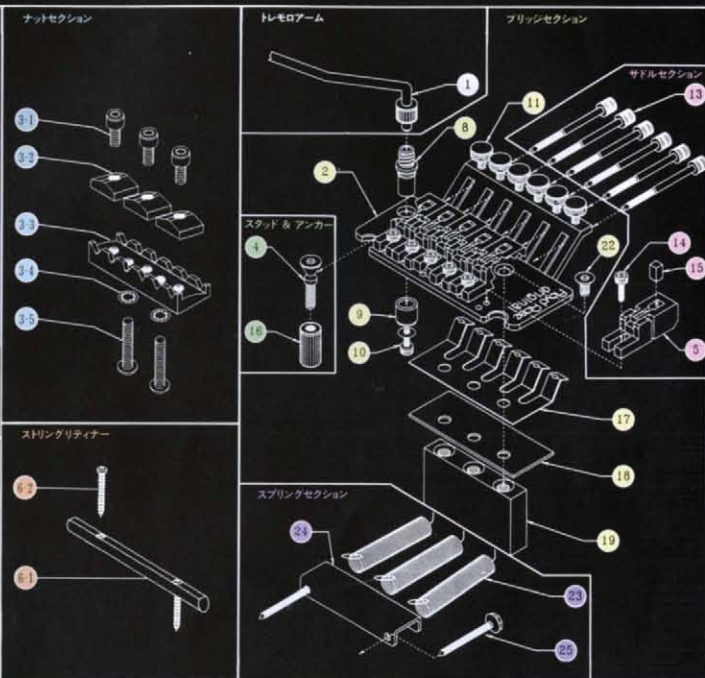

FLOYD ROSE REPLACEMENT PARTS

No	MODEL PARTS	FLOYD ROSE PRO			FLOYD ROSE ORIGINAL			FLOYD ROSE II		
		CHROME	GOLD	BLACK	CHROME	GOLD	BLACK	CHROME	GOLD	BLACK
2	BASE PLATE	¥16,000	¥25,000	¥18,000	¥12,000	¥16,000	¥8,000	¥12,000		
8	TREMOLO ARM BUSHING					¥300				
9	TREMOLO ARM CAP BUSHING					¥150				
10	CAP BUSHING MTG SCREW					¥100				
11	FINE TUNING SCREW					¥200				
17	FINE TUNE FINGER SPRING					¥500				
18	FINGERSPRING SHIM					¥250				
19	SUSTAIN BLOCK					¥5,000				
22	SUSTAIN BLOCK MTG SCREW					¥100				
5	BRIDGE SADDLE(1&6),(2&5),(3&4)	¥3,000	¥4,000	¥3,500	¥2,000	¥2,300	¥2,000	¥2,300		
13	STRING LOCKING SCREW		¥500			¥600			¥500	
14	SADDLE MTG SCREW		¥150					¥100		
15	STRING LOCK INSERT		¥350					¥300		

No	PARTS	CHROME	GOLD	BLACK	NUT SET CHROME ¥5,500 GOLD ¥7,000 BLACK ¥7,000
		CHROME	GOLD	BLACK	
1	TREMOLO ARM ASSY	¥2,500	¥3,000		
4	BRIDGE PIVOT STUD	¥700	¥950		
16	PIVOT STUD INSERT (ANCHOR)		¥300		
3-1	NUT CAP MTG SCREW		¥200		
3-2	NUT CAP	¥500	¥600		
3-3	NUT HOUSING (R1, R2, R6, R7)	¥6,000	¥6,400		
3-4	WASHER		¥50		
3-5	NUT ASSY MTG SCREW		¥100		
6-1	STRING RETAINER	¥600	¥700		
6-2	RETAINER MTG SCREW		¥100		
23	TREMOLO TENSION SPRING		¥500		
24	TREMOLO SPRING CLAW		¥300		
25	CLAW MTG SCREW		¥100		

R1 = 39.7mm(40mm)
R2 = 41.3mm(42mm)
R6 = 39.7mm(40mm, ヘッドアジャスタイプ用)
R7 = 41.3mm(42mm, ヘッドアジャスタイプ用)

※六角レンチ 2.0mm ¥100, 2.5mm, 3.0mm ¥150, 3.57mm ¥200