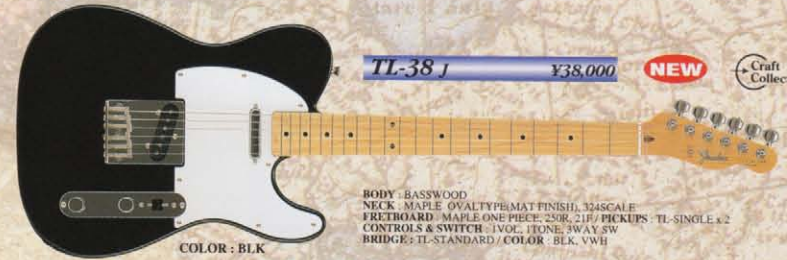

TL-38 J ¥38,000 **NEW** Craft Collection

BODY : BASSWOOD
NECK : MAPLE OVALTYPE (MAT FINISH), 32.5SCALE
FRETBOARD : MAPLE ONE PIECE, 250R, 21F / PICKUPS : TL-SINGLE x 2
CONTROLS & SWITCH : 1VOL, 1TONE, 3WAY SW
BRIDGE : TL-STANDARD / COLOR : BLK, VWH