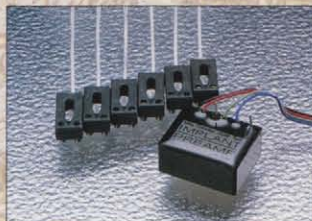

MIKE CHRISTIAN PIEZO PICKUP

サウンドの心臓部である
マイク・クリスチャン
ピックアップは、専用の
バルトリーニ製プリアンプ
とコンビネーションさせ、
極めてバランスの良い
サウンドをクリーンにア
ウトプットします。