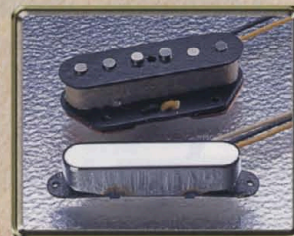

TEXAS SPECIAL TELE

テレキャスターならではのドライブ感のあるパワフルなフォット・サウンドを再現するカスタムジョブ・オリジナル・ピックアップ、リアピックアップはスタガード・ポールピースを採用しています。