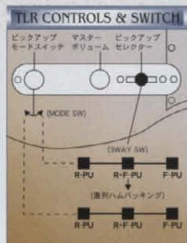

TLR-RK BS

STR-RK SRS

STR-RK SWS

Yngwie Malmsteen

SIGNATURE MODEL

イングヴェイのアイデアを形にしたストラトキャスター。新たに自身のシグネチャー・ピックアップ、セイモア・ダンカン「YJM FURY」を搭載し、スキャロップド・フレットボードはもろもろの弦の鳴りを生かす軽量のボディ、スチールブロック・ピンテール・トレモロなど、随所にこだわりを持たせたモデルとなっています。