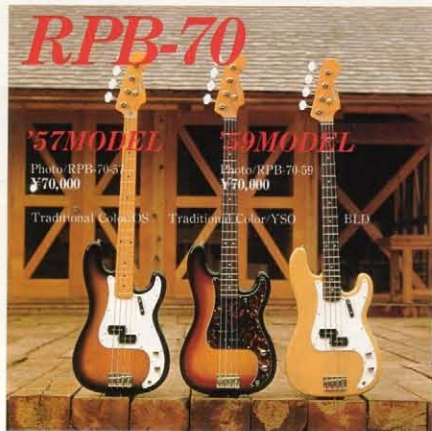

RPB-70

'57 MODEL
Photo RPB-70-57
Traditional Color/OS
¥70,000

'59 MODEL
Photo RPB-70-59
Traditional Color/YSO
¥70,000