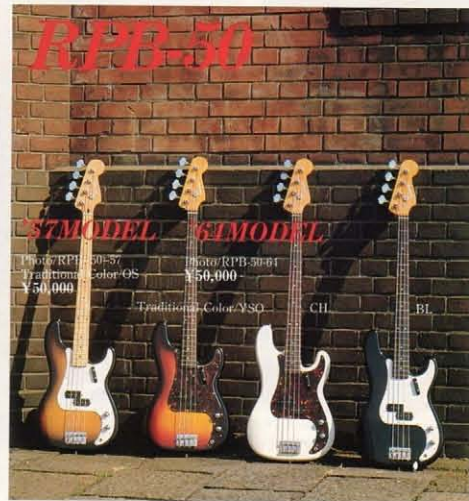

RPB-50

'57 MODEL
Photo RPB-50-57
Traditional Color/OS
¥50,000

'61 MODEL
Photo RPB-50-61
Traditional Color/YSO
¥50,000