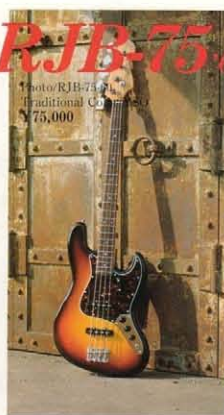

The Revival. RJB & RPB Series.

RJB-75

RJB-55