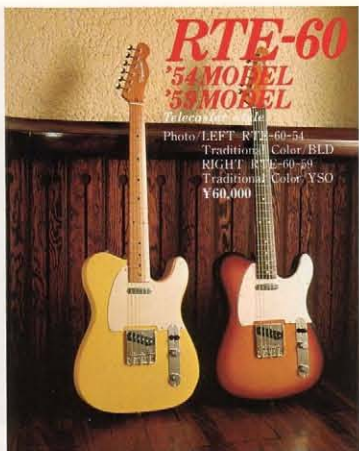

The Revival. RTE Series.

RTE-80

'48 MODEL
Broadcaster style
Photo RTE-80-18
Traditional Color/BLD
¥80,000

RTE-60

'54 MODEL
'58 MODEL
Photo LEFT RTE-60-54
Traditional Color/BLD
RIGHT RTE-60-58
Traditional Color/YSO
¥60,000