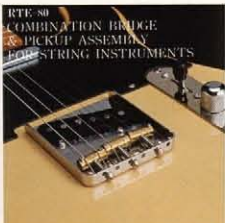

The Revival. RTE Series.

RTE-80

'48 MODEL
Broadcaster style
Photo RTE-80-18
Traditional Color/BLD
¥80,000

RTE-60

'54 MODEL
'58 MODEL
Photo LEFT RTE-60-54
Traditional Color/BLD
RIGHT RTE-60-58
Traditional Color/YSO
¥60,000