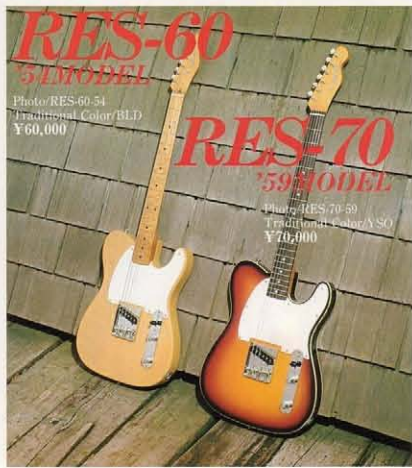

RES-60

'51 MODEL
Photo RES-60-54
Traditional Color/BLD
¥60,000

RES-70

'59 MODEL
Photo RES-70-59
Traditional Color/YSO
¥70,000