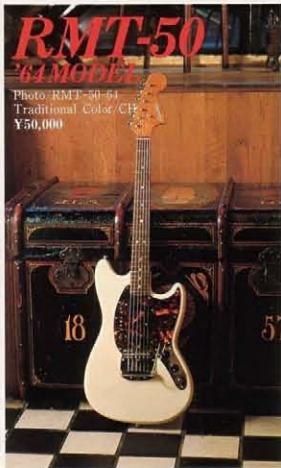

RMT-50

'61 MODEL
Photo RMT-50-51
Traditional Color/CH
¥50,000