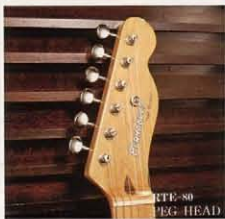

The Revival. RTE Series.

RTE-80

'48 MODEL
Broadcaster style
Photo RTE-80-18
Traditional Color/BLD
¥80,000

RTE-60

'54 MODEL
'58 MODEL
Photo LEFT RTE-60-54
Traditional Color/BLD
RIGHT RTE-60-58
Traditional Color/YSO
¥60,000