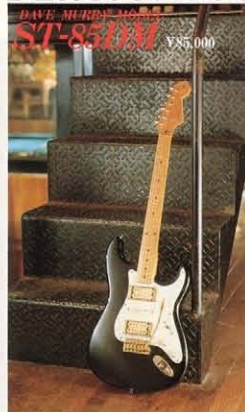

Musician's Limited Series.

Neal Schon
*Journey
RLG-90'59MODEL/CS

DAVE NUBB MODEL
ST-85JH ¥85,000

ALAN PARK MODEL
ST-70J ¥70,000

Alex Ligerwood
*Santana Band
RST-50'64MODEL/CAR

DAVE NUBB MODEL
ST-85JH ¥85,000

DAVE NUBB MODEL
ST-85JH ¥85,000

DAVE NUBB MODEL
ST-70JH ¥110,000

ALAN PARK MODEL
JB-70J ¥70,000

David Margen *Santana Band
RJB-75'60MODEL/CAR

Musician's Limited Series.

NEAL SCHON MODEL
LH-187NS ¥135,000

PAUL McCARTNEY MODEL
ST-135VH ¥135,000