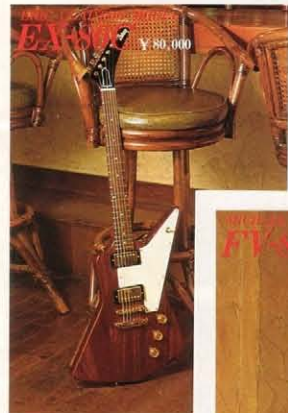

Musician's Limited Series.

Neal Schon
*Journey
RLG-90'59MODEL/CS

DAVE NUBB MODEL
ST-85JH ¥85,000

ALAN PARK MODEL
ST-70J ¥70,000

Alex Ligerwood
*Santana Band
RST-50'64MODEL/CAR

DAVE NUBB MODEL
ST-85JH ¥85,000