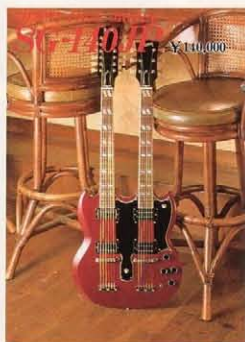

Musician's Limited Series.

Neal Schon
*Journey
RLG-90'59MODEL/CS

DAVE NUBB MODEL
ST-85JH ¥85,000

ALAN PARK MODEL
ST-70J ¥70,000

Alex Ligerwood
*Santana Band
RST-50'64MODEL/CAR

DAVE NUBB MODEL
ST-85JH ¥85,000

DAVE NUBB MODEL
ST-85JH ¥85,000

DAVE NUBB MODEL
ST-70JH ¥110,000

ALAN PARK MODEL
JB-70J ¥70,000

David Margen *Santana Band
RJB-75'60MODEL/CAR

Musician's Limited Series.

NEAL SCHON MODEL
LH-187NS ¥135,000

PAUL McCARTNEY MODEL
ST-135VH ¥135,000