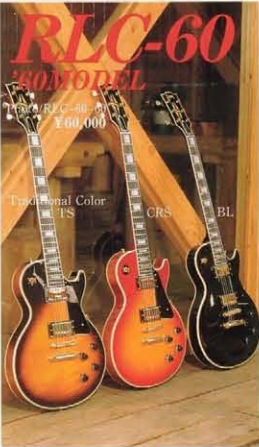

RLC-60 '60MODEL

Photo/RLC-60-59
¥60,000
Traditional Color/CRS BL