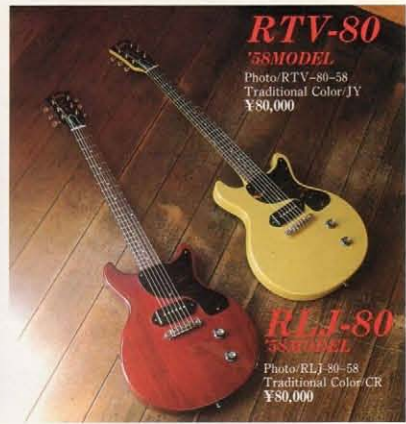

RTV-80 '58MODEL

Photo/RTV-80-58
Traditional Color/JY
¥80,000

RLJ-80 '58MODEL

Photo/RLJ-80-58
Traditional Color/CR
¥80,000