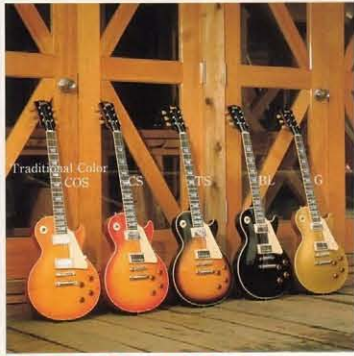

RLG-50 '59MODEL

Photo/RLG-50-59
¥50,000