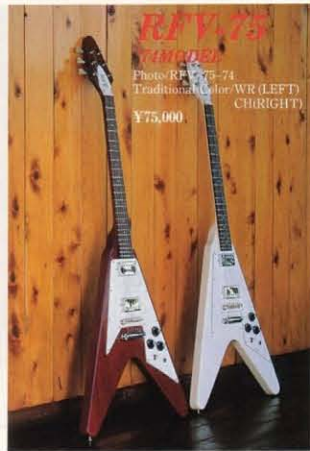

RVV-75 '75MODEL

Photo/RVV-75-74
Traditional Color/WR (LEFT)
CHR (RIGHT)
¥75,000