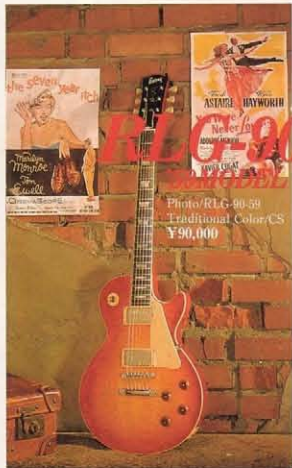

The Revival "Burny,,RLG&RLC.

RLG-150 '59MODEL

Photo/RLG-150-59
Traditional Color/CS
¥150,000

Photo/RLG-90-59
Traditional Color/CS
¥90,000