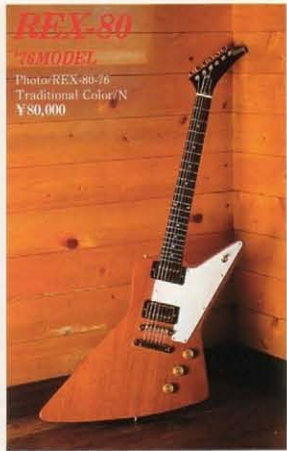

REX-80 '76MODEL

Photo/REX-80-76
Traditional Color/N
¥80,000