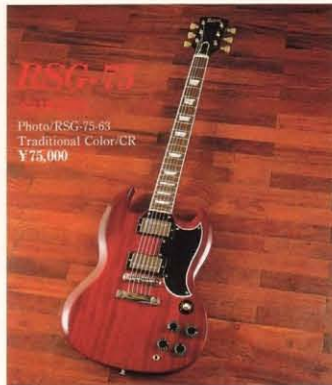

RSG-75 '75MODEL

Photo/RSG-75-53
Traditional Color/CR
¥75,000