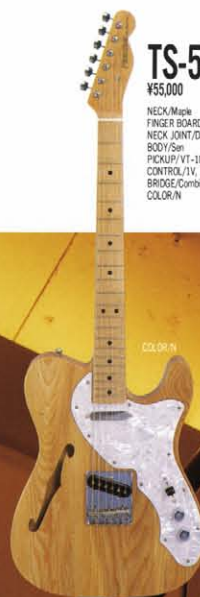

TS-55

¥55,000