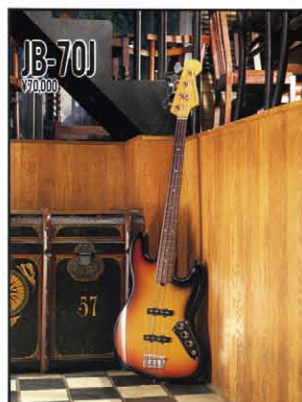

JB-70J
¥70,000