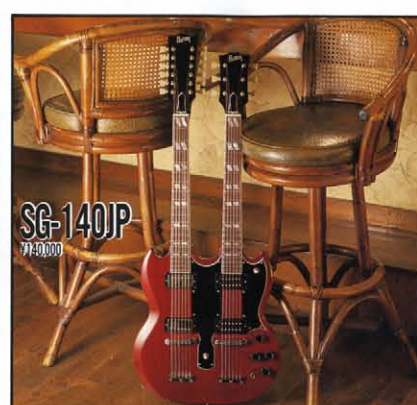

SG-140JP
¥77,000