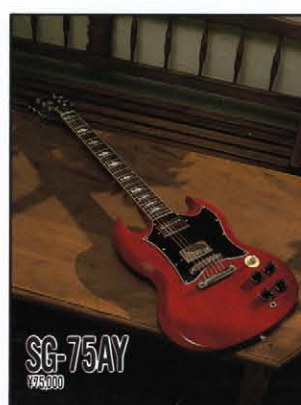

SG-140JP
¥77,000

SG-75AY
¥95,000