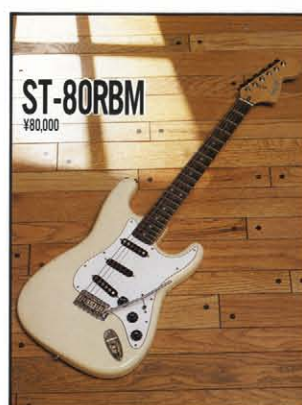

SG-75AY
¥95,000

ST-80RBM
¥80,000