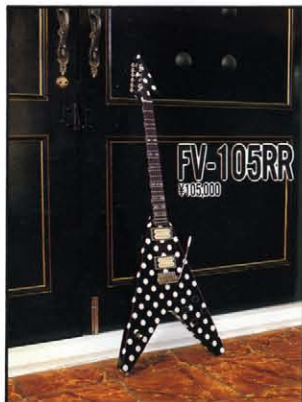

LC-70RR
¥70,000

FV-105PR
¥105,000