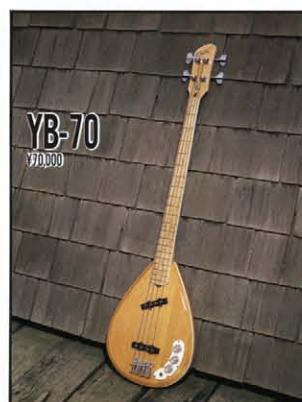

RB-80PM
¥80,000

YB-70
¥70,000