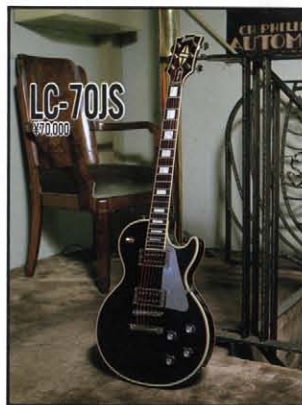

ST-80BG
¥80,000

LG-70IS
¥70,000