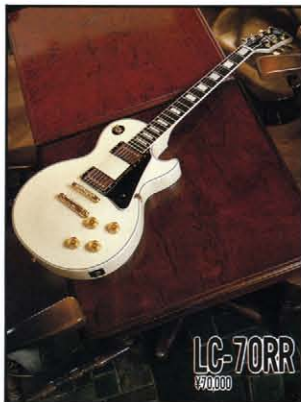

BSV-80J
¥80,000

LC-70RR
¥70,000