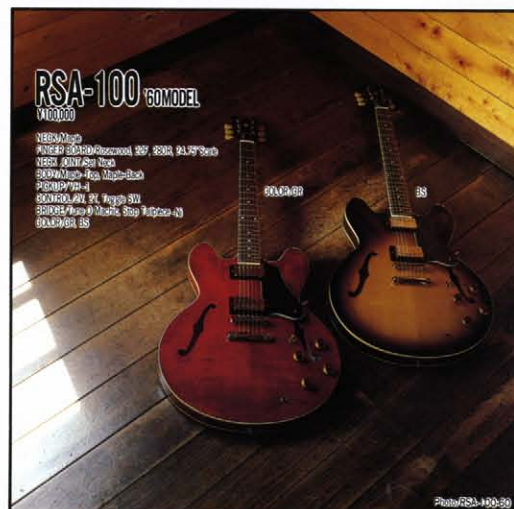

RSA-100 60MODEL
¥100,000

Photo:RSA-100-60