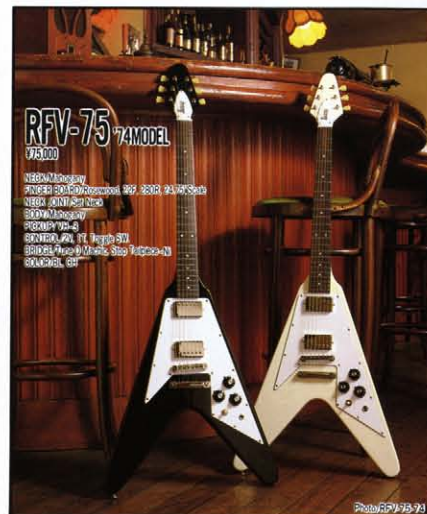

RFV-75 74MODEL
¥75,000

Photo:RFV-75-74