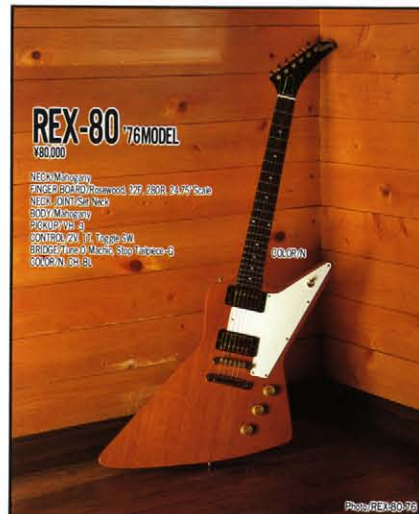

RFV-75 74MODEL
¥75,000

REX-80 76MODEL
¥80,000

Photo:REX-80-76