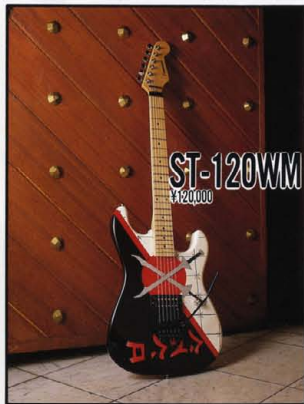

ST-120WM
¥120,000