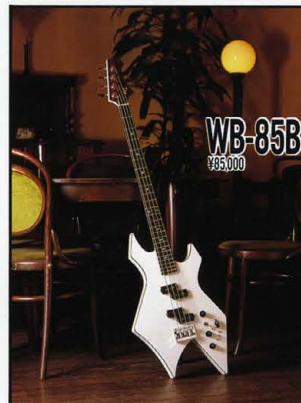

MB-85
¥85,000

WB-85B
¥95,000