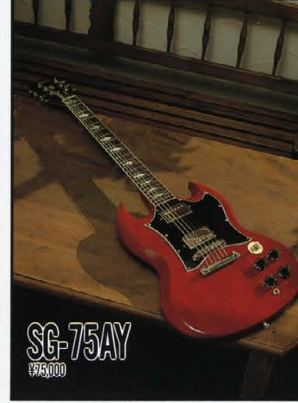

SG-140JP
¥140,000

SG-75AY
¥76,000