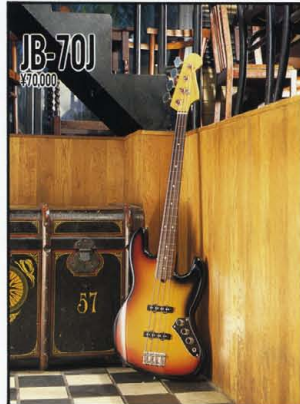

JB-70J
¥70,000