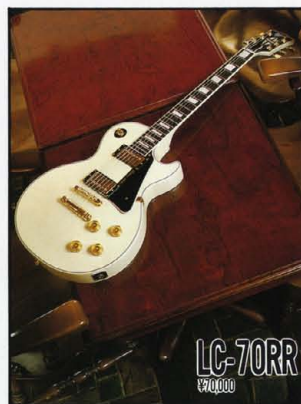

BSV-80J
¥80,000

LC-70RR
¥100,000