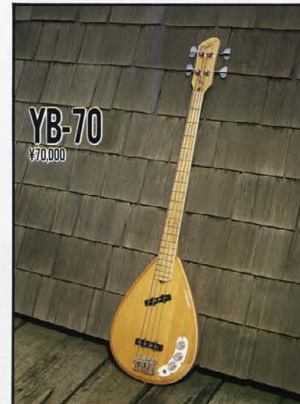

RB-80PM
¥80,000

YB-70
¥70,000