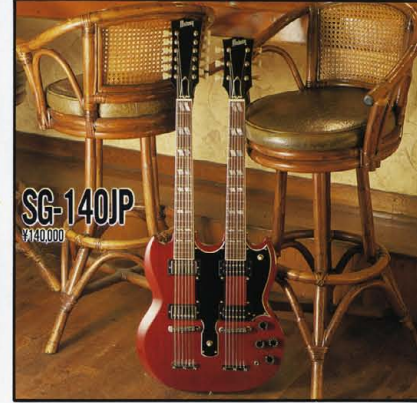

SG-140JP
¥140,000