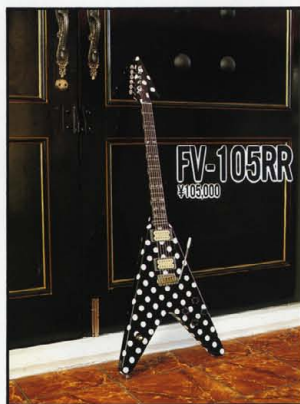

LC-70RR
¥100,000

FV-105RR
¥105,000