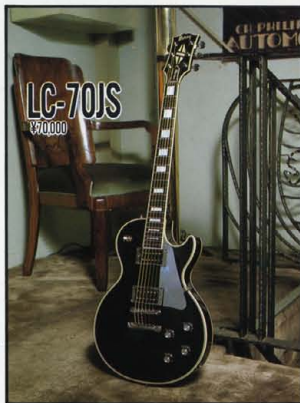

ST-80BG
¥80,000

LG-70IS
¥90,000