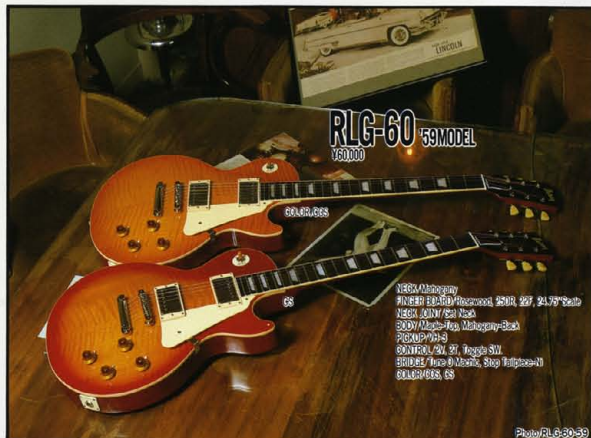

RLG-60 '59MODEL
¥60,000

00L63ES

Photo/RLG-60-99