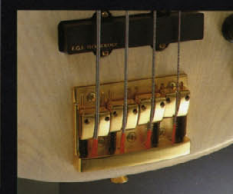

REVOLVER BASS
FRB-70

¥70,000