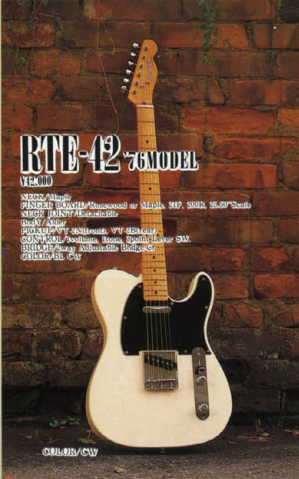

RTE-42 76MODEL

COLOR/OS