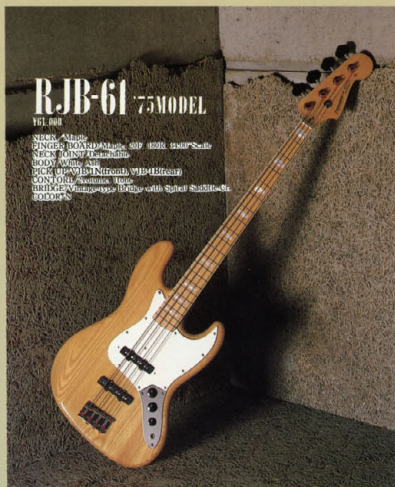

RJB-61 '75 MODEL

¥16,000