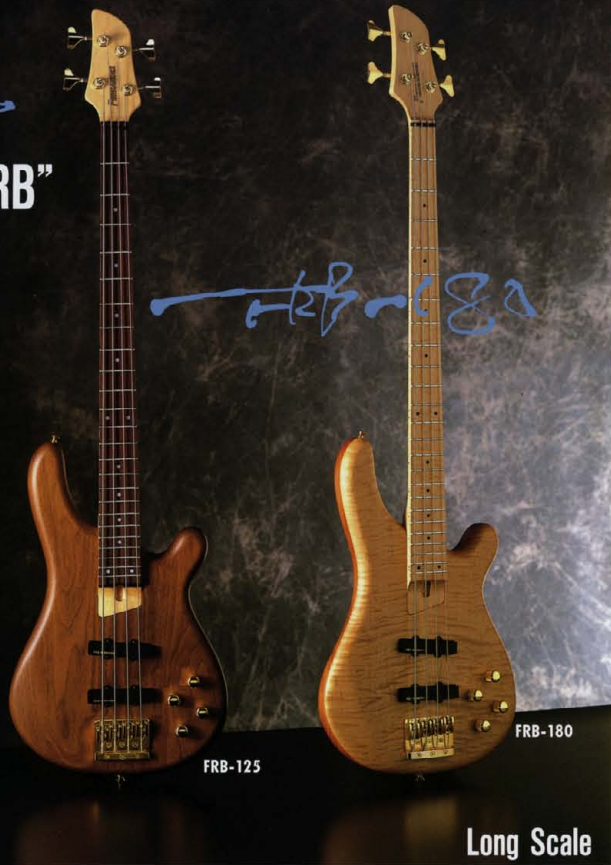

ベーシストのスピリット・サイドにFRBのスペシャルティ。

FRB-125

REVOLVER BASS "FRB"

FRB-125

FRB-180

Long Scale

REVOLVER BASS

FRB-180

¥180,000

REVOLVER BASS

FRB-125

¥125,000