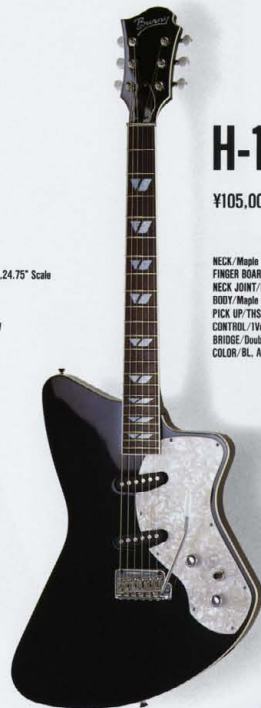

H-105

¥105,000