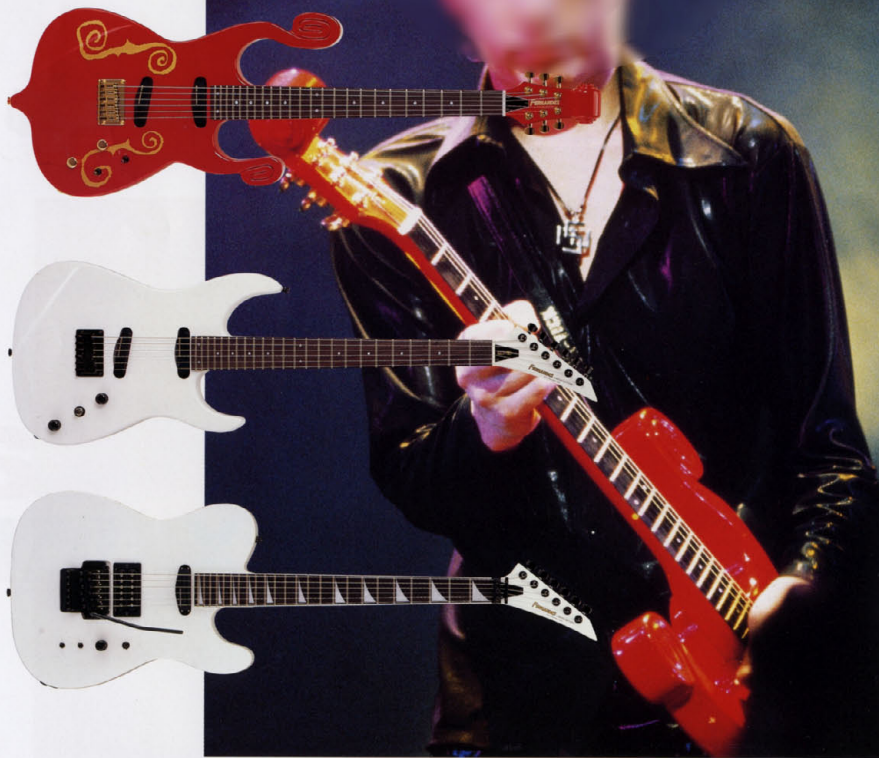

STJ-80BT

¥80,000

NECK:Maple,648mm-Scale,Bolt-On
FINGER BOARD:Rosewood,
24F.,350R
BODY:Basswood 45mm
PICK UP:FGI-2S
CONTROL:1Volume,1Tone,
3Way Toggle-SW.

BRIDGE:GTC-101
COLOR:SW

BT-115S

¥115,000

NECK:Maple,648mm-Scale,Bolt-On
FINGER BOARD:Rosewood,
24F.,350R
BODY:Basswood 45mm
PICK UP:FER-S1,VH-400
CONTROL:1Volume,3Way Mini-
SW.,Sustainer Controls

BRIDGE:FRT-5PRO
(with Pitch-Shift Cavity)

FEATURES:FERNANDES
Sustainer

COLOR:SW

Hidehiko Hoshino

BUCK-TICK

BT-110HH

¥110,000

NECK:Maple,648mm-Scale,Bolt-On
FINGER BOARD:Rosewood,
24F.,350R

BODY:Basswood 40mm
PICK UP:FGI-2S
CONTROL:1Volume,3Way Mini-SW.
BRIDGE:GTC-101
COLOR:BL

LG-85BT

¥85,000

NECK:Mahogany,628mm-Scale,
Set-Neck
FINGER BOARD:Rosewood,
22F.,350R

BODY:Maple 15mm+
Mahogany 45mm
PICK UP:GMH-220 x2
CONTROL:1Volume,1Tone,
3Way Toggle-SW.
BRIDGE:GE103B-T & GE101Z-T
COLOR:BL