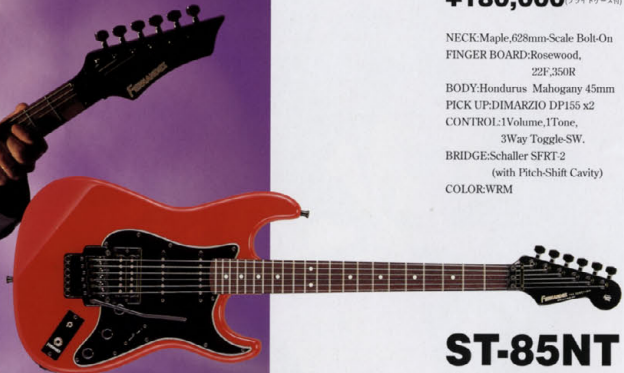

Takeshi Nishiyama

HOUND DOG

NT-180V7

¥180,000 (フライングコース付)

NECK:Maple,628mm-Scale Bolt-On
FINGER BOARD:Rosewood,
22F,350R

BODY:Honduras Mahogany 45mm
PICK UP:DIMARZIO DPI55 x2
CONTROL:1Volume,1Tone,
3Way Toggle-SW.

BRIDGE:Schaller SFRT 2
(with Pitch-Shift Cavity)
COLOR:WRM

ST-85NT

¥85,000

NECK:Maple,648mm-Scale,Bolt-On
FINGER BOARD:Rosewood,
22F,350R

BODY:Soft Maple 45mm
PICK UP:VS-2 x2,VH-3
CONTROL:1Volume,2Tone,
5Way Lever-SW,
Sustainer Controls

BRIDGE:FRT-SPRO
(with Pitch Shift Cavity)
FEATURES:SB-3000
COLOR:VR-body,Bl-neck

PIZZO N. MASAKI

Ichiro Takigawa

CRAZE

RE-180C

¥180,000 (U.S.A.ハイコース付)

NECK:Honduras Mahogany,
628mm-Scale,Set Neck
FINGER BOARD:Ebony,22F,350R
BODY:Maple 15mm-Honduras
Mahogany 30mm
PICK UP:EMG-81 x2
CONTROL:2Volume,2Tone,
3Way Toggle-SW.

NECK:Maple,648mm-Scale,Bolt-On
FINGER BOARD:Rosewood,
22F,350R
BODY:Maple 15mm+
Mahogany 30mm
PICK UP:FGI-S,FGI-H
CONTROL:1Volume,3Way Mini-SW.
BRIDGE:FRT-SPRO
(with Pitch-Shift Cavity)
COLOR:CP