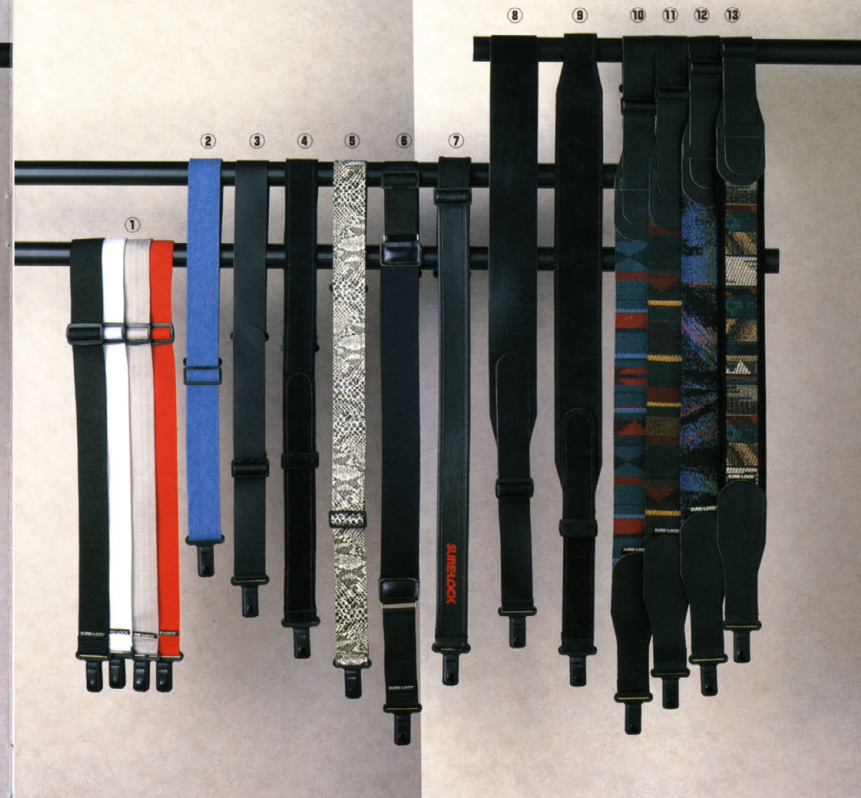

STEPHI

STEPHI STRAPS

- ① T-203 ¥3,500
- ② BCH-206 ¥3,500
- ③ T-206 ¥3,500
- ④ T-541 ¥3,500
- ⑤ T-542 ¥3,500
- ⑥ T-543 ¥3,500
- ⑦ BCH-502 ¥3,000
(BR, B)
- ⑧ BCH-801M ¥3,500
- ⑨ BCH-802 ¥3,500
- ⑩ G-105 ¥6,000
- ⑪ G-111 ¥4,000
- ⑫ G-411 ¥4,000
- ⑬ G-413 ¥4,000
- ⑭ G-416 ¥4,000

SURE-LOCK

Guitar Strap System

SURE-LOCK STRAPS

- ① SL-1200 ¥1,200
(B, W, GR, R)
- ② SL-2000J ¥2,000
- ③ SL-2000 ¥2,000
- ④ SL-2500S ¥2,500
- ⑤ SL-2200 ¥2,200
- ⑥ SL-2800 ¥2,800
- ⑦ SL-3000D ¥3,000
- ⑧ SL-2500 ¥2,500
- ⑨ SL-3000S ¥3,000
- ⑩ SL-3800B ¥3,800
- ⑪ SL-3800BA ¥3,800
- ⑫ SL-3800M ¥3,800
- ⑬ SL-3800R ¥3,800

SPECTRAFLEX

The Original Braided Cable

- ① GC-1 ¥2,000
- ② GC-10 ¥4,000
- ③ GC-10L ¥4,000
- ④ GC-18 ¥6,000
- ⑤ GC-18L ¥6,000

- ⑥ SC-3 ¥3,000
- ⑦ SC-6 ¥4,000
- ⑧ MI-6 ¥6,000
- ⑨ MC-10 ¥6,000
- ⑩ MC-20 ¥8,000