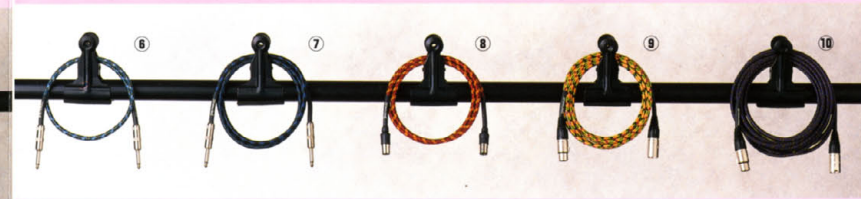

SURE-LOCK

Guitar Strap System

SURE-LOCK STRAPS

- ① SL-1200 ¥1,200
(B, W, GR, R)
- ② SL-2000J ¥2,000
- ③ SL-2000 ¥2,000
- ④ SL-2500S ¥2,500
- ⑤ SL-2200 ¥2,200
- ⑥ SL-2800 ¥2,800
- ⑦ SL-3000D ¥3,000
- ⑧ SL-2500 ¥2,500
- ⑨ SL-3000S ¥3,000
- ⑩ SL-3800B ¥3,800
- ⑪ SL-3800BA ¥3,800
- ⑫ SL-3800M ¥3,800
- ⑬ SL-3800R ¥3,800

SPECTRAFLEX

The Original Braided Cable

- ① GC-1 ¥2,000
- ② GC-10 ¥4,000
- ③ GC-10L ¥4,000
- ④ GC-18 ¥6,000
- ⑤ GC-18L ¥6,000

- ⑥ SC-3 ¥3,000
- ⑦ SC-6 ¥4,000
- ⑧ MI-6 ¥6,000
- ⑨ MC-10 ¥6,000
- ⑩ MC-20 ¥8,000