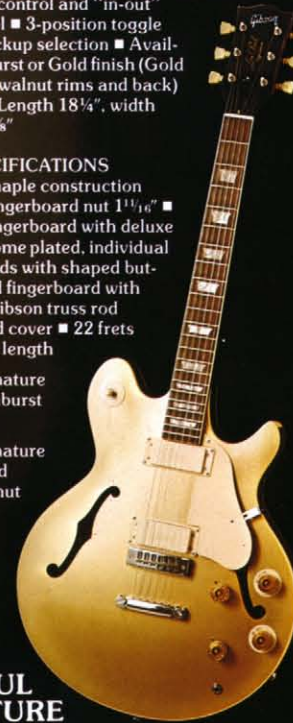

BODY SPECIFICATIONS

Arched maple top ■ Matching maple rims ■ Arched maple back ■ Double cutaway design offering access to complete playing register ■ Semi-acoustic body with "f" sound hole design ■ Adjustable, wide travel, chrome plated tune-o-matic bridge ■ Chrome plated, stop tailpiece design ■ Cream colored pickguard ■ Two low impedance "Super Humbucking" pickups mounted in cream colored pickup covers and mounting rings ■ Master volume control, level switch, tone control and "in-out" phase control ■ 3-position toggle switch for pickup selection ■ Available in Sunburst or Gold finish (Gold finished top, walnut rims and back) ■ Body size: Length 18¼", width 16", depth 1½"

NECK SPECIFICATIONS

Laminated maple construction ■ Width at fingerboard nut 1⅜" ■ Rosewood fingerboard with deluxe inlays ■ Chrome plated, individual machine heads with shaped buttons ■ Bound fingerboard with side dots ■ Gibson truss rod with truss rod cover ■ 22 frets ■ 24¾" scale length

Les Paul Signature Guitar Sunburst finish

Les Paul Signature Guitar Gold finish (walnut rims and back)

519 Faultless plush lined case

LES PAUL SIGNATURE GUITAR

BODY SPECIFICATIONS

Arched maple top ■ Matching maple rims ■ Arched maple back ■ Double cutaway design offering access to complete playing register ■ Semi-acoustic body with "f" sound hole design ■ Adjustable, wide travel, chrome plated tune-o-matic bridge with handrest ■ Cream colored pickguard ■ One low impedance "Super Humbucking" pickup mounted in cream colored pickup cover and mounting ring ■ Master volume and tone control with level switch ■ 3-position toggle switch for pickup selection ■ Available in Sunburst or Gold finish (Gold finished top, walnut rims and back) ■ Body size: Length 18¼", width 16", depth 1½"

NECK SPECIFICATIONS

Laminated maple construction ■ Width at fingerboard nut 1⅜" ■ Rosewood fingerboard with deluxe inlays ■ Chrome plated, individual machine heads ■ Gibson truss rod with truss rod cover ■ 20 frets ■ 34½" scale length