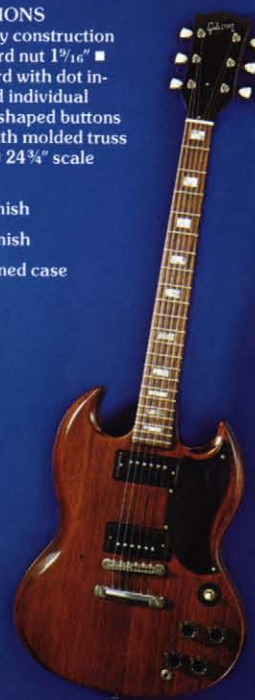

NECK SPECIFICATIONS

Laminated mahogany construction ■ Width at fingerboard nut 1 $\frac{9}{16}$ " ■ Rosewood fingerboard with dot inlays ■ Chrome plated individual machine heads with shaped buttons ■ Gibson truss rod with molded truss rod cover ■ 22 frets ■ 24 $\frac{3}{4}$ " scale length

SG Special Cherry finish

SG Special Walnut finish

1155 Oblong plush lined case

SG SPECIAL