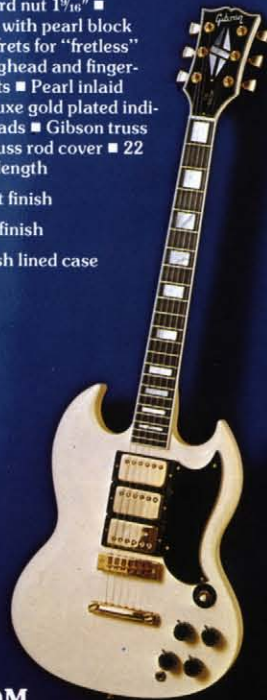

BODY SPECIFICATIONS

Contoured solid mahogany body ■ Double cutaway design ■ Gold plated, wide travel, tune-o-matic bridge with stop tailpiece (Bigsby tailpiece optional) ■ Three gold plated, Gibson "Super Humbucking" pickups with two volume and tone controls ■ 3-position toggle switch for pickup selection ■ Available in Walnut or White finish ■ Body size: Length 16", width 12 $\frac{3}{4}$ ", depth 1 $\frac{5}{16}$ "

NECK SPECIFICATIONS

Laminated mahogany construction ■ Width at fingerboard nut 1 $\frac{9}{16}$ " ■ Ebony fingerboard with pearl block inlays ■ Fine wire frets for "fretless" action ■ Bound peghead and fingerboard with side dots ■ Pearl inlaid head veneer ■ Deluxe gold plated individual machine heads ■ Gibson truss rod with custom truss rod cover ■ 22 frets ■ 24 $\frac{3}{4}$ " scale length

SG Custom Walnut finish

SG Custom White finish

0437 Faultless plush lined case

SG CUSTOM