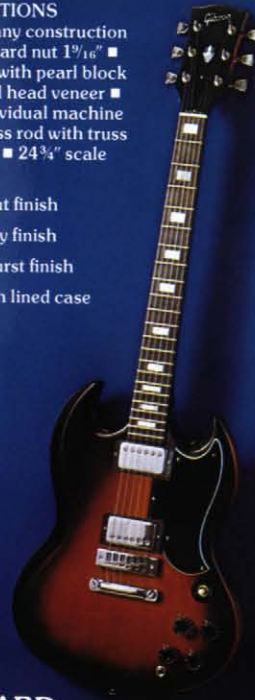

SG Custom Walnut finish

SG Custom White finish

0437 Faultless plush lined case

SG CUSTOM

BODY SPECIFICATIONS

Contoured solid mahogany construction ■ Double cutaway design ■ Adjustable, chrome plated, wide travel tune-o-matic bridge with stop tailpiece (Bigsby tailpiece optional) ■ Black fingerrest ■ Two chrome plated, Gibson "Super Humbucking" pickups with individual volume and tone controls ■ 3-position toggle switch for pickup selection (individual or both pickups simultaneously) ■ Available in Walnut, Cherry or Sunburst finish ■ Body size: Length 16", width 12 $\frac{3}{4}$ ", depth 1 $\frac{5}{16}$ "

NECK SPECIFICATIONS

Laminated mahogany construction ■ Width at fingerboard nut 1 $\frac{9}{16}$ " ■ Ebony fingerboard with pearl block inlays ■ Pearl inlaid head veneer ■ Chrome plated individual machine heads ■ Gibson truss rod with truss rod cover ■ 22 frets ■ 24 $\frac{3}{4}$ " scale length

SG Standard Walnut finish

SG Standard Cherry finish

SG Standard Sunburst finish

1114 Faultless plush lined case

SG STANDARD

BODY SPECIFICATIONS

Solid mahogany construction with contoured shape ■ Double cutaway design ■ Chrome plated, wide travel, tune-o-matic bridge with stop tailpiece ■ Black fingerrest ■ Two special design, Gibson Humbucking pickups with individual volume and tone controls ■ 3-position toggle switch for pickup selection (individual or both pickups simultaneously) ■ Available in Walnut or Cherry finish ■ Body size: Length 16", width 12 $\frac{3}{4}$ ", depth 1 $\frac{5}{16}$ "

NECK SPECIFICATIONS

Laminated mahogany construction ■ Width at fingerboard nut 1 $\frac{9}{16}$ " ■ Rosewood fingerboard with dot inlays ■ Chrome plated individual machine heads with shaped buttons ■ Gibson truss rod with molded truss rod cover ■ 22 frets ■ 24 $\frac{3}{4}$ " scale length