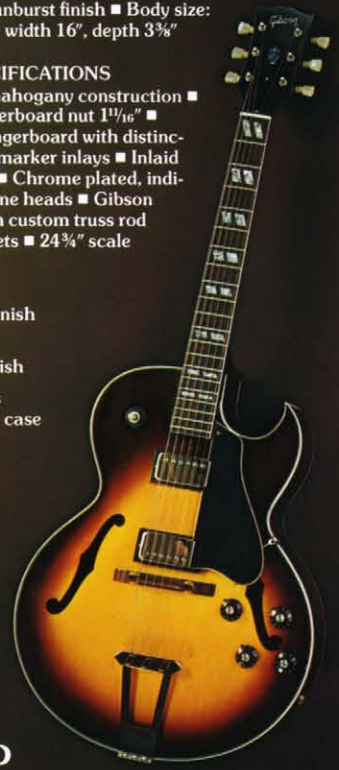

NECK SPECIFICATIONS

Laminated mahogany construction ■ Width at fingerboard nut 1⅞" ■ Rosewood fingerboard with distinctive position marker inlays ■ Inlaid head veneer ■ Chrome plated, individual machine heads ■ Gibson truss rod with custom truss rod cover ■ 20 frets ■ 24¾" scale length

ES-175D

Sunburst finish

ES-175DN

Natural finish

515 Faultless
plush lined case

ES-175D