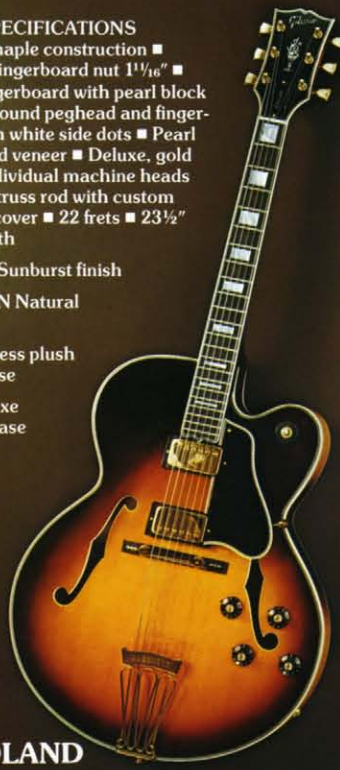

#### BODY SPECIFICATIONS

Custom carved spruce top ■ Curly maple back and rims ■ Graceful Venetian cutaway ■ Top and back bound in multiple black/white binding ■ Bound "f" holes ■ Ebony bridge and saddle ■ Gold plated tailpiece ■ Deluxe bound pickguard ■ Two powerful Humbucking pickups with individual volume and tone controls ■ 3-position toggle switch for pickup selection (individual or both pickups simultaneously) ■ Available in Natural or Sunburst finish ■ Body size: Length 21", width 17", depth 2¼"

#### NECK SPECIFICATIONS

Five-ply maple construction ■ Width at fingerboard nut 1⅞" ■ Ebony fingerboard with pearl block inlays ■ Bound peghead and fingerboard with white side dots ■ Pearl inlaid head veneer ■ Deluxe, gold plated, individual machine heads ■ Gibson truss rod with custom truss rod cover ■ 22 frets ■ 23½" scale length

Byrdland Sunburst finish

Byrdland N Natural  
finish

603 Faultless plush  
lined case

ZC-3 Deluxe  
zipper case  
cover

**BYRDLAND**

#### BODY SPECIFICATIONS

Arched maple top ■ Matching maple rims ■ Arched maple back ■ Florentine cutaway ■ Body binding on top and back ■ "f" sound hole design ■ Adjustable rosewood bridge saddle with rosewood bridge base contoured to outside top dimensions ■ Chrome plated tailpiece ■ Black fingerrest with white revealed edge ■ Two powerful, chrome plated, Gibson Humbucking pickups with individual volume and tone controls ■ 3-position toggle switch for pickup selection (individual or both pickups simultaneously) ■ Available in Natural or Sunburst finish ■ Body size: Length 20¼", width 16", depth 3⅝"