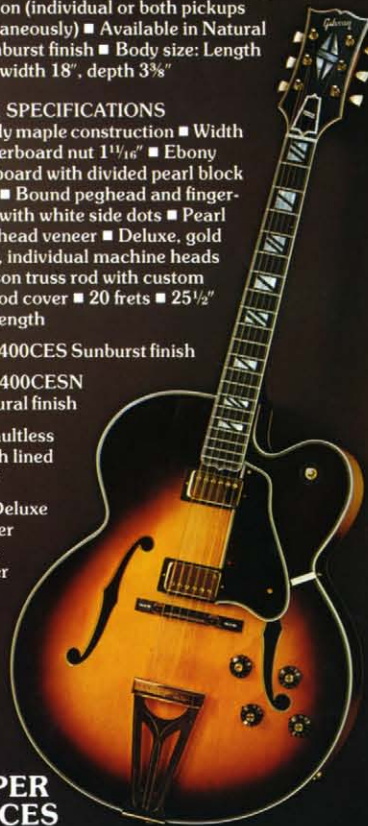

#### BODY SPECIFICATIONS

Custom carved spruce top ■ Carved maple back ■ Solid maple matching rims ■ Graceful Venetian cutaway ■ Top and back bound in multiple black/white binding ■ Bound "f" holes ■ Adjustable ebony saddle with ebony bridge base contoured to outside top dimensions ■ Gold plated tailpiece ■ Deluxe bound pickguard ■ Two gold plated, Gibson Humbucking pickups with individual volume and tone controls ■ 3-position toggle switch for pickup selection (individual or both pickups simultaneously) ■ Available in Natural or Sunburst finish ■ Body size: Length 21¼", width 18", depth 3⅝"

#### NECK SPECIFICATIONS

Five-ply maple construction ■ Width at fingerboard nut 1⅞" ■ Ebony fingerboard with divided pearl block inlays ■ Bound peghead and fingerboard with white side dots ■ Pearl inlaid head veneer ■ Deluxe, gold plated, individual machine heads ■ Gibson truss rod with custom truss rod cover ■ 20 frets ■ 25½" scale length

Super 400CES Sunburst finish

Super 400CESN  
Natural finish

400 Faultless  
plush lined  
case

ZC-4 Deluxe  
zipper  
case  
cover

**SUPER  
400CES**

#### BODY SPECIFICATIONS

Arched maple top ■ Matching maple rims ■ Arched maple back ■ Florentine cutaway ■ Oval sound hole with multiple purfling ■ Adjustable ebony saddle with ebony bridge base contoured to outside top dimensions ■ Chrome plated tailpiece with Howard Roberts rosewood centerpiece ■ Deluxe fingerrest ■ One chrome plated, "Super Humbucking" pickup mounted to end of fingerboard ■ Individual volume mid-range and treble roll-off controls ■ Available in Sunburst or "Cherry Wine" finish ■ Body size: Length 20¼", width 16", depth 3⅝"