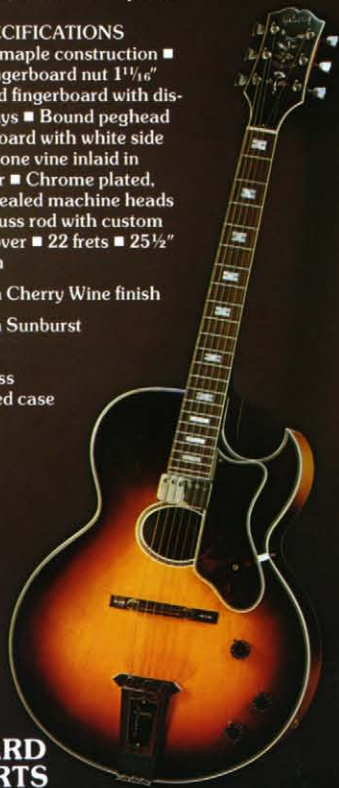

NECK SPECIFICATIONS

Laminated maple construction ■ Width at fingerboard nut 1⅞" ■ Rosewood fingerboard with distinctive inlays ■ Bound peghead and fingerboard with white side dots ■ Abalone vine inlaid in head veneer ■ Chrome plated, individual sealed machine heads ■ Gibson truss rod with custom truss rod cover ■ 22 frets ■ 25½" scale length

HR Custom Cherry Wine finish

HR Custom Sunburst
finish

515 Faultless
plush lined case

**HOWARD
ROBERTS**