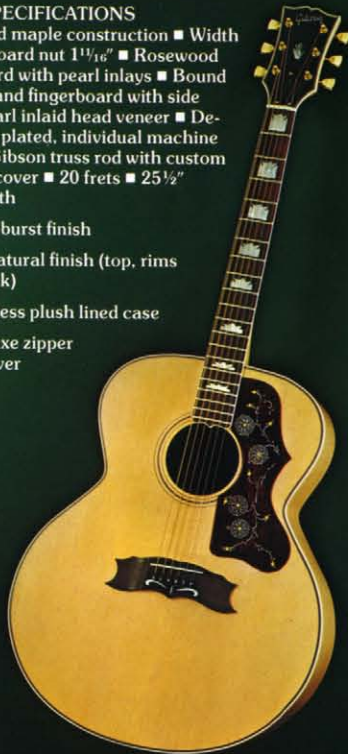

BODY SPECIFICATIONS

Select spruce top ■ Bookmatched maple back and rims ■ Patented symmetrical bracing ■ Sculptured inlaid rosewood pin bridge ■ Top and back bound in multiple white/black body binding ■ Beautifully engraved fingerrest ■ Ornate multiple purfling around sound hole ■ Available in Natural or Sunburst finish ■ Body size: Length 21", width 17", depth 4 7/8"

NECK SPECIFICATIONS

Laminated maple construction ■ Width at fingerboard nut 1 1/16" ■ Rosewood fingerboard with pearl inlays ■ Bound peghead and fingerboard with side dots ■ Pearl inlaid head veneer ■ Deluxe, gold plated, individual machine heads ■ Gibson truss rod with custom truss rod cover ■ 20 frets ■ 25 1/2" scale length

J-200 Sunburst finish

J-200N Natural finish (top, rims and back)

600 Faultless plush lined case

ZC-6 Deluxe zipper case cover

J-200

BODY SPECIFICATIONS

Select spruce top ■ Bookmatched maple back and rims ■ Patented symmetrical bracing ■ Sculptured ebony pin bridge with dove pearl inlays ■ Top and back bound in multiple white/black body binding ■ Beautifully engraved and inlaid fingerrest ■ Ornate multiple purfling around sound hole ■ Available in Cherry Sunburst or Natural finish ■ Body size: Length 20 1/4", width 16 1/4", depth 4 7/8"

NECK SPECIFICATIONS

Laminated maple construction ■ Width at fingerboard nut 1 1/16" ■ Ebony fingerboard with divided pearl block inlays and side dots ■ Pearl inlaid head veneer ■ Deluxe chrome plated, individual machine heads ■ Gibson truss rod with custom truss rod cover ■ 20 frets ■ 25 1/2" scale length