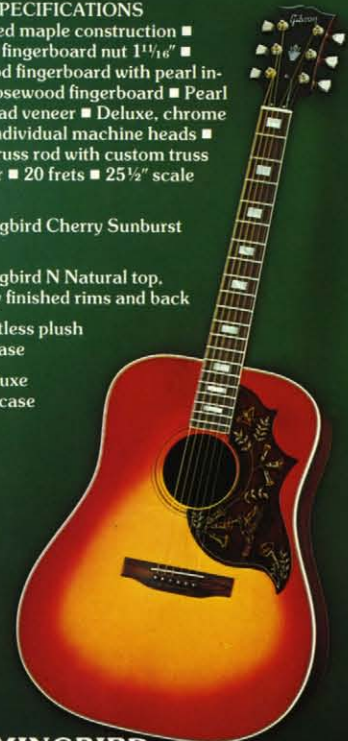

NECK SPECIFICATIONS

Laminated maple construction ■ Width at fingerboard nut 1 1/16" ■ Ebony fingerboard with divided pearl block inlays and side dots ■ Pearl inlaid head veneer ■ Deluxe chrome plated, individual machine heads ■ Gibson truss rod with custom truss rod cover ■ 20 frets ■ 25 1/2" scale length

Dove Cherry Sunburst finish

Dove N Natural top, Cherry finished maple rims and back

515 Faultless plush lined case

ZC-5 Deluxe zipper case cover

DOVE

BODY SPECIFICATIONS

Close grain spruce top ■ Bookmatched mahogany back and rims ■ Patented symmetrical bracing ■ Sculptured rosewood pin bridge ■ Top and back bound in multiple white/black body binding ■ Beautifully engraved fingerrest ■ Ornate multiple purfling around sound hole ■ Available in Cherry Sunburst or Natural finish ■ Body size: Length 20 1/4", width 16 1/4", depth 4 7/8"

NECK SPECIFICATIONS

Laminated maple construction ■ Width at fingerboard nut 1 1/16" ■ Rosewood fingerboard with pearl inlays ■ Rosewood fingerboard ■ Pearl inlaid head veneer ■ Deluxe, chrome plated, individual machine heads ■ Gibson truss rod with custom truss rod cover ■ 20 frets ■ 25 1/2" scale length

Hummingbird Cherry Sunburst finish

Hummingbird N Natural top, Cherry finished rims and back

515 Faultless plush lined case

ZC-5 Deluxe zipper case cover

HUMMINGBIRD