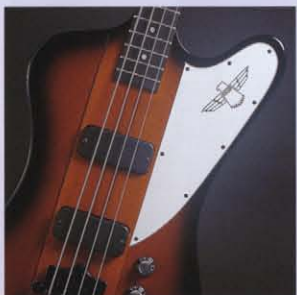

### Thunderbird IV

Pickups: Rhythm: "TB Plus" HB  
Treble: "TB Plus" HB  
Controls: Two volume,  
One tone  
Hardware: Black  
Scale/Nut width: 34"/1.500"  
Fingerboard/Inlay: Ebony, 20 Frets/Dot  
Bridge: Three-way adjustable  
Materials: Laminated 9-ply Mahogany/  
Walnut Neck-through Body  
Mahogany Wings  
Finish: Vintage Sunburst