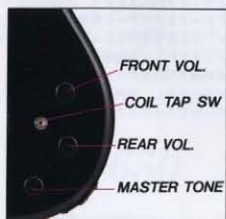

JJB

全身機能に磨きをかけて、
華麗にバージョンアップ。

ベースシーンに新たなスタンダードを宣言したハイクオリティなベースとして高い人気を得ているJJBがニューテクノロジーを導入して華麗にバージョンアップ。機動性とウエイトバランスに優れたスリムなボディシェイプ、スタンディングフォームにおけるフィット感を向上させたバックカット、弾き易さを追求したネックグリップそしてピックアップなどにさらに磨きをかけている。

JJB-L55

¥55,000

BODY:BASSWOOD
NECK:MAPLE 3PIECE
F.BOARD:ROSEWOOD, 22F
305R, 432SCALE
PICKUP:PRO-DUCE 1X1
PRO-DUCE 1X1
CONTROL:2VOLUME, 1TONE,
REAR PU COILTAP SW
FINISH:POLYESTER
COLOR:RB, WH, MYB, BWS

JJB-M55

¥55,000

BODY:BASSWOOD
NECK:MAPLE 3PIECE
F.BOARD:ROSEWOOD, 22F
305R, 406SCALE
PICKUP:PRO-DUCE 1X1
PRO-DUCE 1X1
CONTROL:2VOLUME, 1TONE
FINISH:POLYESTER
COLOR:RB, WH, MYB, BWS

JJB Series

Pro-Duce "Type I" ストリングバランスと、重く引き締まった低音にポイントを重ね、ワイドレンジな特性を持たせてあるワイドエアスプリットタイプPU。

Pro-Duce "Type II" バンチの効いたダイナミックなアタックと、ピックアップニュアンスの再現にポイントを置いた16ポールピースタイプのハムバックタイプPU。