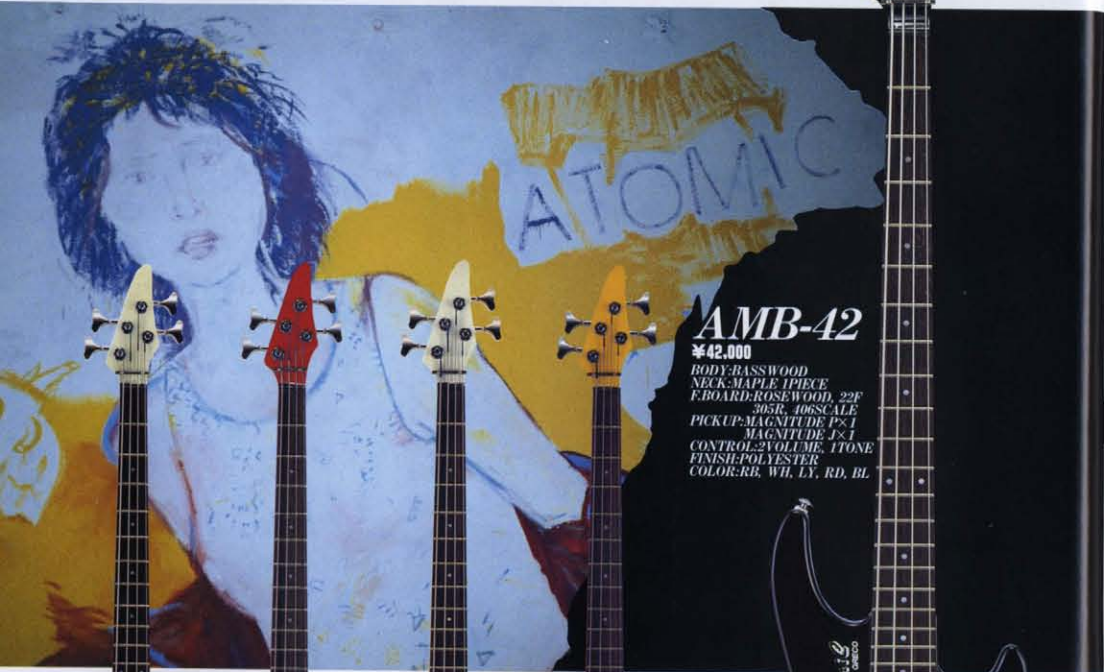

**NEW
SOUND
AGE**

ATOMIC BASS

AMB-42

¥42,000

BODY: BASSWOOD
NECK: MAPLE 1PIECE
F. BOARD: ROSEWOOD, 22F
305R, 406SCALE
PICKUP: MAGNITUDE P×1
MAGNITUDE T×1
CONTROL: 2 VOLUME, 1 TONE
FINISH: POLYESTER
COLOR: RB, WH, LY, RD, BL

MUSICIANS

KEEP ON ROCKIN'

BRAVO. KOMATSU

PHOTO BY ARAO SASAKI

MUSCLE BEAT

THUNDER