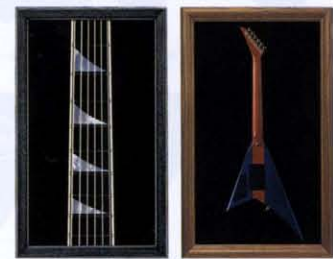

Sharkfin Inlay
Concorde HeadとともにGrover Jacksons Guitarsの象徴として世界のステージで輝いてきました。その美しいシャープなデザインは多くの人を魅了しています。

Thru-Neck Joint
角形的なロッキングシステムと幅広い豊かなダイナミックレンジを提供するGrover Jacksons Guitarsの特長の一つです。卓越したワウンドを特徴のジョイント構造により実現しています。非常に高精度な接合技術を採用しています。