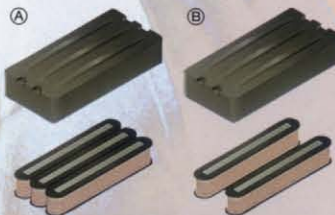

40

ATK series

ITS BIG, RICH, DEEP TONE COMES FROM A LARGE ASH BODY AND FULL ROUND NECK COUPLED WITH ADVANCED ACTIVE ELECTRONICS, AN INGENUOUS 3-BAND EQ WITH MIDRANGE CONTROL, AND THE UNIQUE ATK TRIPLE COIL PICKUP...

ブラックとアイボリーの2カラーをラインナップする(スウッド・ボディ・タイプと、サンバースト・カラーをラインナップするアルダー・ボディ・タイプの2タイプをラインナップしているATK100。コントロール部はパッシブ・サーキット採用の1ヴォリューム、1トーンに加え、ピックアップ・ワイヤリングをパラレルとシリーズに切り替えるミニ・スイッチを装備している。パッシブ・タイプのサウンドを好むプレイヤーにはお勧めのモデルである。

ATK305 AM

ATK305 TK
¥75,000

BODY
LIGHT ASH
NECK
3PCS. MAPLE
NECK TYPE
ATK
FINGERBOARD
MAPLE (240mmF)
NO. FRET / TYPE
22 / JUMBO
INLAY
BLACK DOT
BRIDGE
ATK4
BRIDGE P.I.L.
1E2 ATK DOUBLE COIL
ELECTRONICS
ATK 3-BAND EQ
HARDWARE COLOR
CHROME

AVAILABLE COLOR:
AM, TK

ハイ・ポジションまでスムーズなフィンガリングを確実にするネック・ジョイント方式です。

41

ATK100 SB
¥50,000

BODY
ALDER
NECK
3PCS. MAPLE
NECK TYPE
ATK
FINGERBOARD
MAPLE (240mmF)
NO. FRET / TYPE
22 / JUMBO
INLAY
BLACK DOT
BRIDGE
ATK4
BRIDGE P.I.L.
1E2 ATK DOUBLE COIL
HARDWARE COLOR
CHROME

AVAILABLE COLOR:
SB

ATK100 BK

ATK100 IV
¥50,000

BODY
BASSWOOD
NECK
3PCS. MAPLE
NECK TYPE
ATK
FINGERBOARD
MAPLE (240mmF)
NO. FRET / TYPE
22 / JUMBO
INLAY
BLACK DOT
BRIDGE
ATK4
BRIDGE P.I.L.
1E2 ATK DOUBLE COIL
HARDWARE COLOR
CHROME

AVAILABLE COLOR:
BK, IV

(A) ATK TRIPLE COIL PICKUP

ATK600、300、300-R、305にはユニークなスタイルのATKトリプル・コイル・ピックアップが装備されています。フィンガー・ピックアップの細かなニュアンスからシャープなスラッピング・サウンドまで創り出すことが可能です。

(B) ATK DOUBLE COIL PICKUP

ATK100に装備されているのは、よりトラックスタイルのATKダブル・コイル・ピックアップです。パッシブ・タイプで、スイッチによってシリーズパラレルの切り替えができます。パッシブならではのコシのあるサウンドを創り出します。