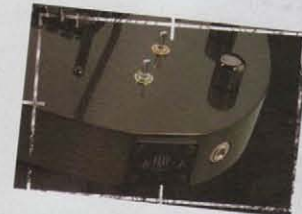

GK-Compatible Edge Pro

ROLAND社製GKギター・シンセサイザー用ピックアップを組み込んだEdge Pro。安定した動作環境のもとにライブでの使用はもちろんのこと、DTMでもその効果を大いに発揮します。

※ギター・シンセサイザーのご使用にあたっては、別途Roland® GKギター・シンセサイザー、V GUITARシステムが必要です。